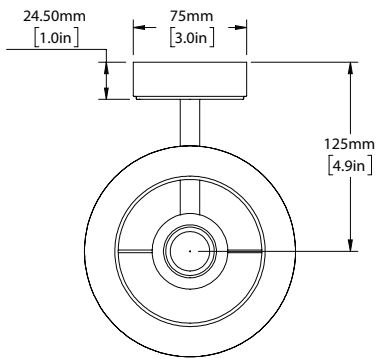

### DIMENSIONS

HEIGHT [MM/IN]	325/12.8
WIDTH [MM/IN]	140/5.5
DEPTH [MM/IN]	195/7.7

### IMAGE REFERENCE

SILVER NICKEL FINISH

TRINITY LOW  
CONE

SCALE 1:5

SCALE 1:5

SCALE 1:5

SCALE 1:5