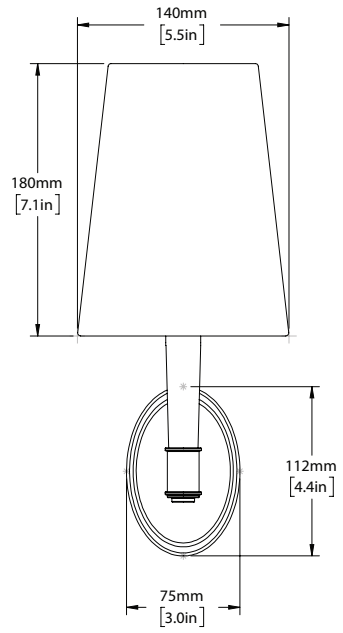

### DIMENSIONS

HEIGHT [MM/IN]	325/12.8
WIDTH [MM/IN]	140/5.5
DEPTH [MM/IN]	195/7.7

### IMAGE REFERENCE

SILVER NICKEL FINISH

TRINITY LOW  
CONE

SCALE 1:5

SCALE 1:5

SCALE 1:5

SCALE 1:5