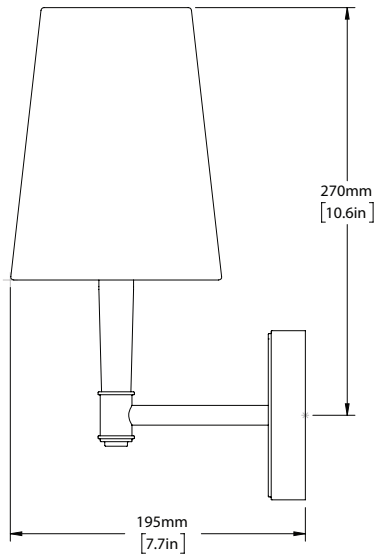

### DIMENSIONS

HEIGHT [MM/IN]	325/12.8
WIDTH [MM/IN]	140/5.5
DEPTH [MM/IN]	195/7.7

### IMAGE REFERENCE

SILVER NICKEL FINISH

TRINITY LOW  
CONE

SCALE 1:5

SCALE 1:5

SCALE 1:5

SCALE 1:5