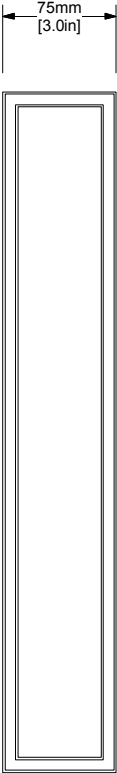

HAYDEN

THE HAYDEN UNIT IS A SOLID WALL MOUNTED LIGHT FEATURING FROSTED GLASS FOR SOFT ILLUMINATION, UNMISTAKABLY DECO IN ITS SLENDER, HORIZONTAL CONCEPTION.

AVAILABLE FINISHES

POLISHED CHROME	PC
SILVER NICKEL	SN
POLISHED BRASS	PB
ANTIQUÉ BRASS	AB

DIMENSIONS

HEIGHT [MM/IN]	450/17.7
WIDTH [MM/IN]	75/3.0
DEPTH [MM/IN]	70/2.8

DETAILS

CAST FROM SOLID BRASS. FOSTED GLASS WHICH TEMPER HARSH ILLUMINATION. IP44 TESTED AND RATED.

SWATCHES

POLISHED CHROME SILVER NICKEL POLISHED BRASS ANTIQUE BRASS

IMAGE REFERENCE

SILVER NICKEL FINISH

P O R T E R

PRODUCT CODE
L506

H A Y D E N

SCALE 1:5

SCALE 1:5

SCALE 1:5