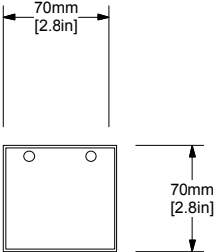

DIMENSIONS

HEIGHT [MM/IN]	450/17.7
WIDTH [MM/IN]	75/3.0
DEPTH [MM/IN]	70/2.8

DETAILS

CAST FROM SOLID BRASS. FOSTED GLASS WHICH TEMPER HARSH ILLUMINATION. IP44 TESTED AND RATED.

SWATCHES

POLISHED CHROME SILVER NICKEL POLISHED BRASS ANTIQUE BRASS

IMAGE REFERENCE

SILVER NICKEL FINISH

P O R T E R

PRODUCT CODE
L506

H A Y D E N

SCALE 1:5

SCALE 1:5

SCALE 1:5