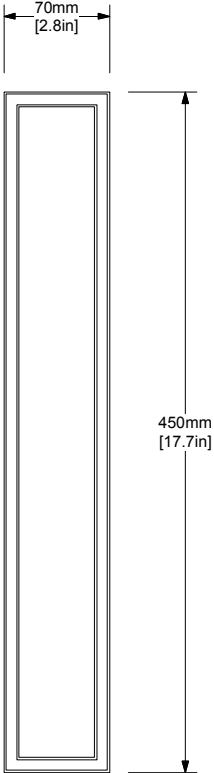

DIMENSIONS

HEIGHT [MM/IN]	450/17.7
WIDTH [MM/IN]	75/3.0
DEPTH [MM/IN]	70/2.8

DETAILS

CAST FROM SOLID BRASS. FOSTED GLASS WHICH TEMPER HARSH ILLUMINATION. IP44 TESTED AND RATED.

SWATCHES

POLISHED CHROME SILVER NICKEL POLISHED BRASS ANTIQUE BRASS

IMAGE REFERENCE

SILVER NICKEL FINISH

P O R T E R

PRODUCT CODE
L506

H A Y D E N

SCALE 1:5

SCALE 1:5

SCALE 1:5