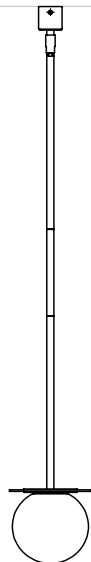

PORTER

KEW PENDANT LIGHT

Our Kew range features an illuminated lozenge shape and its cheerful design works as a pendant drop light, a wall-mounted pendant drop light or a wall mounted light.

L507

	MM	"
Height	Adjustable	
Diameter	138	5.4

METAL

Polished chrome

Silver nickel

Polished brass

Antique brass

PORTER

KEW PENDANT LIGHT

L507

PLAN AND DIMENSIONS

PORTER

KEW PENDANT LIGHT

L507

PLAN AND DIMENSIONS

Height
1115mm

Height
965mm

Height
815mm

Height
665mm

Height
515mm

Height
1057mm

Height
907mm

Height
757mm

Height
607mm

Height
457mm

PORTER