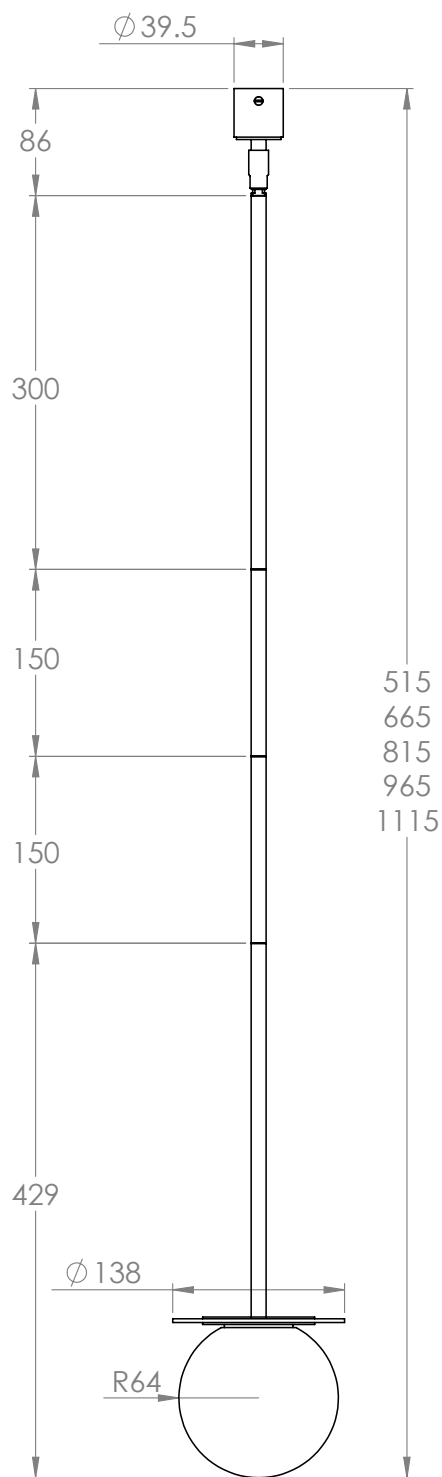

PORTER

KEW PENDANT LIGHT

Our Kew range features an illuminated lozenge shape and its cheerful design works as a pendant drop light, a wall-mounted pendant drop light or a wall mounted light.

L507

	MM	"
Height	Adjustable	
Diameter	138	5.4

PLAN AND DIMENSIONS

PORTER

KEW PENDANT LIGHT

L507

PLAN AND DIMENSIONS

Height
1115mm

Height
965mm

Height
815mm

Height
665mm

Height
515mm

Height
1057mm

Height
907mm

Height
757mm

Height
607mm

Height
457mm

PORTER

KEW PENDANT LIGHT

L507

PACKAGE COMPONENTS

ITEM	PART	QNTY
1	BRACKET	1
2	BRASS SCREW	2
3	CEILING ROSE	1
4	EXTENTION 300mm	1
5	THREADED BAR	3
6	EXTENTION 150mm	2
7	MAIN BODY	1
8	RUBBER WASHER	1
9	LED G9 LAMP	1
10	THREADED GLASS COVER	1
11	GLASS GLOBE	1
12	WALL PLUG	2
13	SCREW	2
14	TERMINAL BLOCK	1