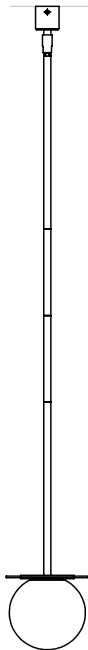

PORTER

KEW PENDANT LIGHT

Our Kew range features an illuminated lozenge shape and its cheerful design works as a pendant drop light, a wall-mounted pendant drop light or a wall mounted light.

L507

	MM	"
Height	Adjustable	
Diameter	138	5.4

METAL

Polished chrome

Silver nickel

Polished brass

Antique brass

PORTER

KEW PENDANT LIGHT

L507

PLAN AND DIMENSIONS

PORTER

KEW PENDANT LIGHT

L507

PLAN AND DIMENSIONS

Height
1115mm

Height
965mm

Height
815mm

Height
665mm

Height
515mm

Height
1057mm

Height
907mm

Height
757mm

Height
607mm

Height
457mm

PORTER