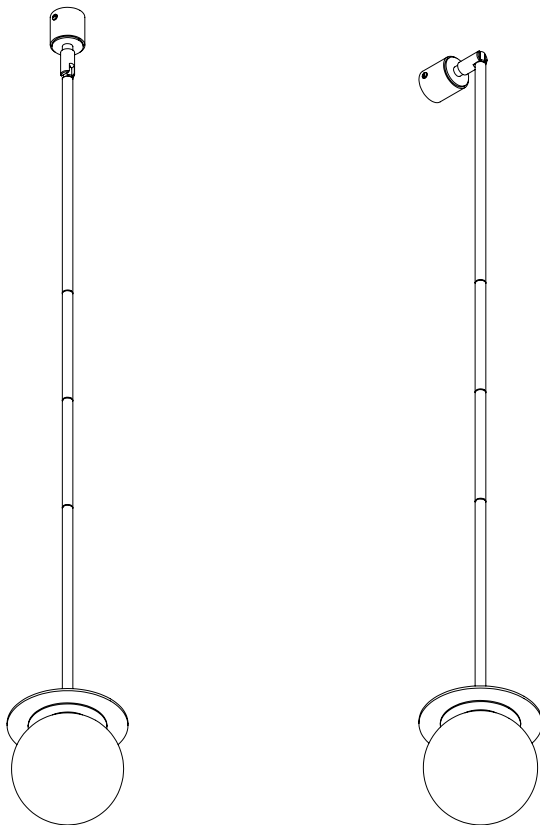

PORTER

KEW PENDANT LIGHT

Our Kew range features an illuminated lozenge shape and its cheerful design works as a pendant drop light, a wall-mounted pendant drop light or a wall mounted light.

L507

	MM	"
Height	Adjustable	
Diameter	138	5.4

DETAILS

Cast from solid brass. Fosted glass which temper harsh illumination. IP44 tested and rated.

FINISHES

We offer custom finishes across all material types for a further fee dependent upon the custom finish required.

PLAN AND DIMENSIONS

PORTER

KEW PENDANT LIGHT

L507

PLAN AND DIMENSIONS

Height
1115mm

Height
965mm

Height
815mm

KEW PENDANT LIGHT

L507

PACKAGE COMPONENTS

ITEM	PART	QNTY
1	BRACKET	1
2	BRASS SCREW	2
3	CEILING ROSE	1
4	EXTENTION 300mm	1
5	THREADED BAR	3
6	EXTENTION 150mm	2
7	MAIN BODY	1
8	RUBBER WASHER	1
9	LED G9 LAMP	1
10	THREADED GLASS COVER	1
11	GLASS GLOBE	1
12	WALL PLUG	2
13	SCREW	2
14	TERMINAL BLOCK	1