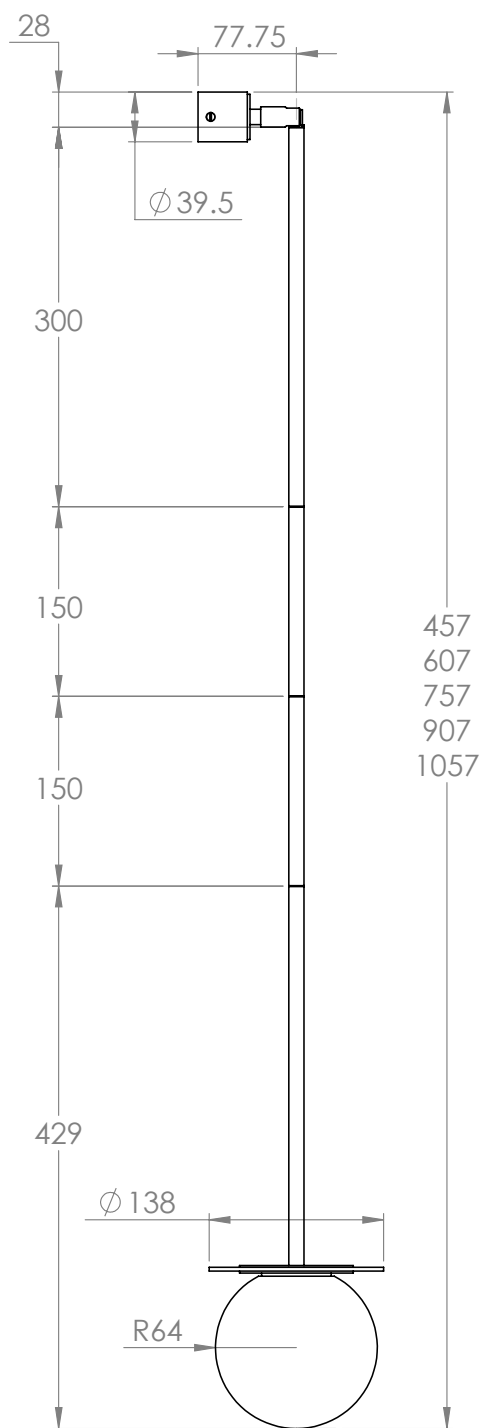

PORTER

KEW PENDANT LIGHT

Our Kew range features an illuminated lozenge shape and its cheerful design works as a pendant drop light, a wall-mounted pendant drop light or a wall mounted light.

L507

	MM	"
Height	Adjustable	
Diameter	138	5.4

PLAN AND DIMENSIONS

PORTER

KEW PENDANT LIGHT

L507

PLAN AND DIMENSIONS

Height
1115mm

Height
965mm

Height
815mm

Height
665mm

Height
515mm

Height
1057mm

Height
907mm

Height
757mm

Height
607mm

Height
457mm

PORTER

KEW PENDANT LIGHT

L507

PACKAGE COMPONENTS

ITEM	PART	QNTY
1	BRACKET	1
2	BRASS SCREW	2
3	CEILING ROSE	1
4	EXTENTION 300mm	1
5	THREADED BAR	3
6	EXTENTION 150mm	2
7	MAIN BODY	1
8	RUBBER WASHER	1
9	LED G9 LAMP	1
10	THREADED GLASS COVER	1
11	GLASS GLOBE	1
12	WALL PLUG	2
13	SCREW	2
14	TERMINAL BLOCK	1