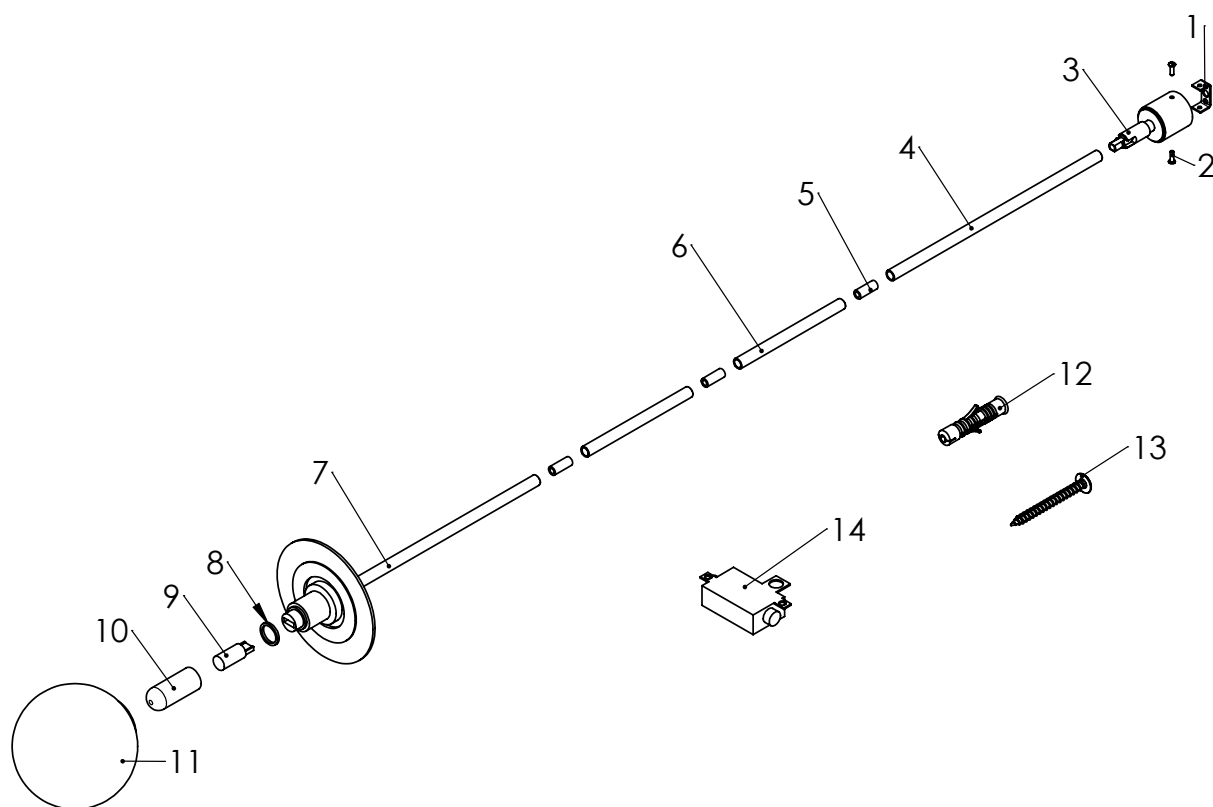

PLAN AND DIMENSIONS

PORTER

KEW PENDANT LIGHT

L507

PLAN AND DIMENSIONS

Height
1115mm

Height
965mm

Height
815mm

Height
665mm

Height
515mm

Height
1057mm

Height
907mm

Height
757mm

Height
607mm

Height
457mm

PORTER

KEW PENDANT LIGHT

L507

PACKAGE COMPONENTS

ITEM	PART	QNTY
1	BRACKET	1
2	BRASS SCREW	2
3	CEILING ROSE	1
4	EXTENTION 300mm	1
5	THREADED BAR	3
6	EXTENTION 150mm	2
7	MAIN BODY	1
8	RUBBER WASHER	1
9	LED G9 LAMP	1
10	THREADED GLASS COVER	1
11	GLASS GLOBE	1
12	WALL PLUG	2
13	SCREW	2
14	TERMINAL BLOCK	1