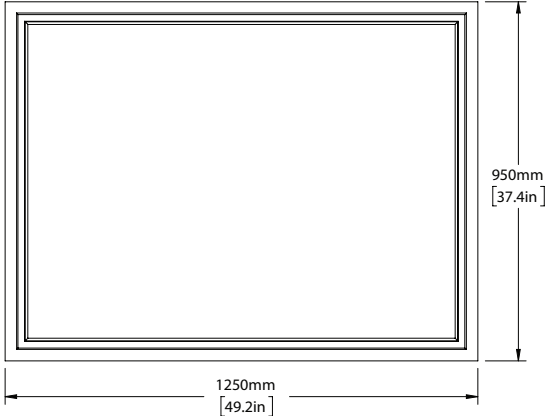

PORTER COLOURS	VPPC
CUSTOM COLOUR	VPCC

BASE COLOUR (MOHER)

DIMENSIONS

HEIGHT [MM/IN]	950/37.4
WIDTH [MM/IN]	1250/49.2
DEPTH [MM/IN]	25/1.

DETAILS

FRAME MADE FROM POPLAR WOOD.

SWATCHES

PEAK MOHER (BASE) COMBE HOWTH CAUSEWAY COOLE

CUSTOM

IMAGE REFERENCE

PAINTED MOHER

NORBURY MIRROR
LANDSCAPE

SCALE 1 : 20

SCALE 1 : 20

SCALE 1 : 20