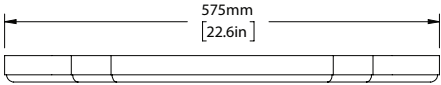

AVAILABLE FINISHES

PORTER COLOURS	VPPC
CUSTOM COLOUR	VPCC

BASE COLOUR (MOHER)

DIMENSIONS

HEIGHT [MM/IN]	900/35.4
WIDTH [MM/IN]	575/22.6
DEPTH [MM/IN]	35/1.4

DETAILS

FRAME MADE FROM POPLAR WOOD.

SWATCHES

PEAK MOHER (BASE) COMBE HOWTH CAUSEWAY COOLE

CUSTOM

IMAGE REFERENCE

PAINTED MOHER

DIJON MIRROR
SMALL

SCALE 1 : 15

SCALE 1 : 15

SCALE 1 : 10