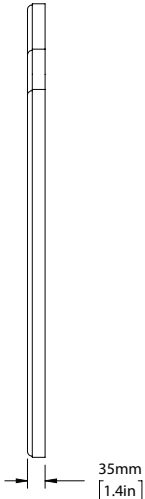

DIJON MIRROR SMALL

DISTINGUISHED BY THE FLOURISH OF ITS CURVED TOP DETAIL, THE DIJON FEATURES A PAINTED SOLID POPLAR WOODEN FRAME. WHETHER IN SMALL OR LARGE PROPORTION, BOTH ARE AVAILABLE IN MIRRORED CABINETS.

AVAILABLE FINISHES

PORTER COLOURS	VPPC
CUSTOM COLOUR	VPCC

BASE COLOUR (MOHER)

DIMENSIONS

HEIGHT [MM/IN]	900/35.4
WIDTH [MM/IN]	575/22.6
DEPTH [MM/IN]	35/1.4

DETAILS

FRAME MADE FROM POPLAR WOOD.

SWATCHES

PEAK MOHER (BASE) COMBE HOWTH CAUSEWAY COOLE

CUSTOM

IMAGE REFERENCE

PAINTED MOHER

DIJON MIRROR
SMALL

SCALE 1 : 15

SCALE 1 : 15

SCALE 1 : 10

SCALE 1 : 15