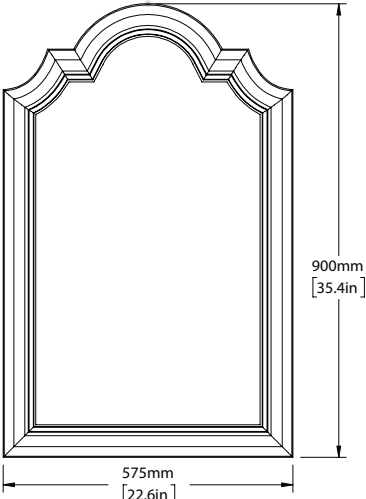

DIJON MIRROR SMALL

DISTINGUISHED BY THE FLOURISH OF ITS CURVED TOP DETAIL, THE DIJON FEATURES A PAINTED SOLID POPLAR WOODEN FRAME. WHETHER IN SMALL OR LARGE PROPORTION, BOTH ARE AVAILABLE IN MIRRORED CABINETS.

AVAILABLE FINISHES

PORTER COLOURS	VPPC
CUSTOM COLOUR	VPCC

BASE COLOUR (MOHER)

DIMENSIONS

HEIGHT [MM/IN]	900/35.4
WIDTH [MM/IN]	575/22.6
DEPTH [MM/IN]	35/1.4

DETAILS

FRAME MADE FROM POPLAR WOOD.

SWATCHES

PEAK MOHER (BASE) COMBE HOWTH CAUSEWAY COOLE

CUSTOM

IMAGE REFERENCE

PAINTED MOHER

DIJON MIRROR
SMALL

SCALE 1 : 15

SCALE 1 : 15

SCALE 1 : 10

SCALE 1 : 15