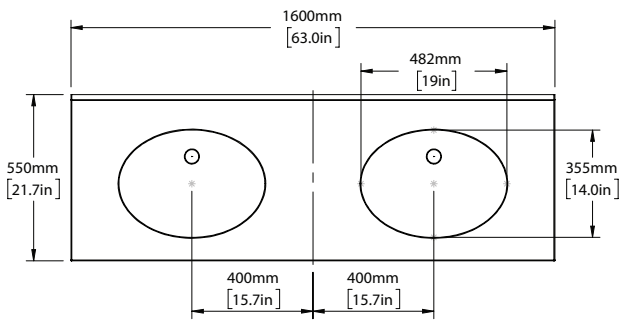

CLYDE DOUBLE

SCALE 1:25

SCALE 1:25