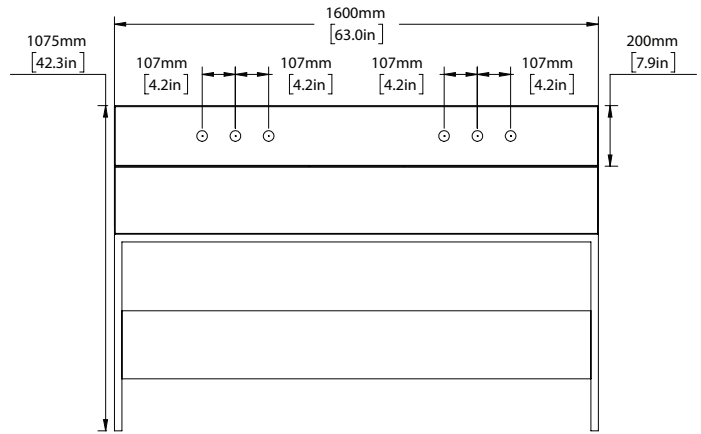

CLYDE DOUBLE

SCALE 1:25

SCALE 1:25