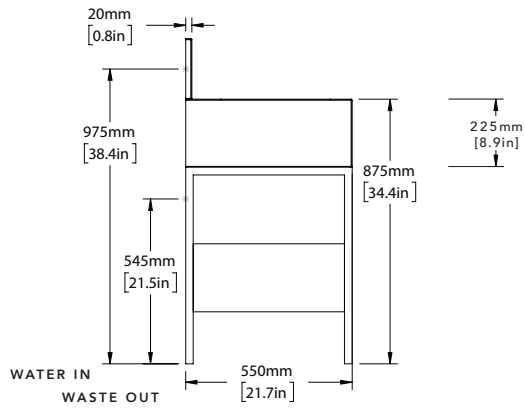

CLYDE DOUBLE

SCALE 1:25