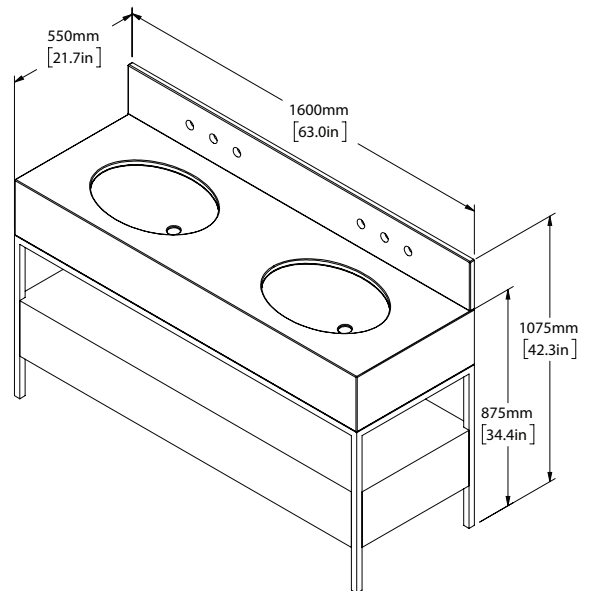

SCALE 1:25

SCALE 1:25