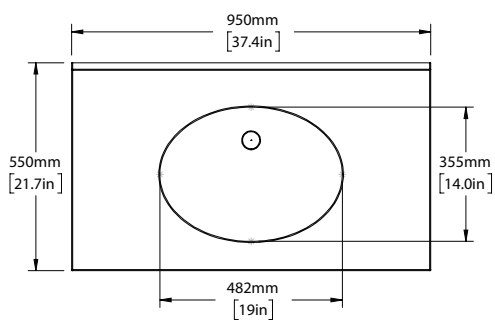

AVAILABLE IN ALL PORTER STONE OPTIONS

DIMENSIONS

WIDTH [MM/IN]	950/37.4
DEPTH [MM/IN]	550/21.7
HEIGHT [MM/IN]	875/34.4
WASTE OUT HEIGHT [MM/IN]	545/21.5
WATER IN HEIGHT [MM/IN]	975/38.4

DETAILS

LARGE CENTRAL OPEN SHELF WITH TOUCH OPEN DRAWER BELOW. ALL WITH SOFT CLOSING MECHANISMS. FRAME MADE FROM HEAVY GAUGE BRASS. DRAWER BOX CONSTRUCTED FROM OAK AND BIRCH WOOD.

SWATCHES

POLISHED CHROME SILVER NICKEL POLISHED BRASS ANTIQUÉ BRASS

WOOD LIGHT WOOD MID WOOD DARK

IMAGE REFERENCE

WOOD LIGHT
CARRARA MARBLE HONED
SILVER NICKEL BRASSWARE

CLYDE SINGLE

SCALE 1:20

SCALE 1:20

SCALE 1:20

SCALE 1:25