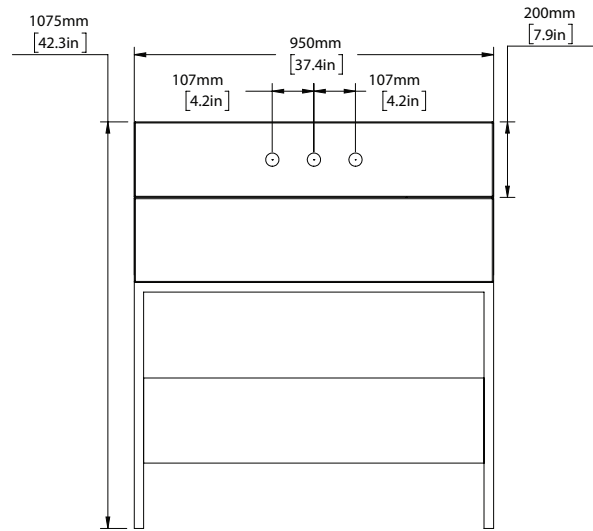

CLYDE SINGLE

SCALE 1:20

SCALE 1:20

SCALE 1:20

SCALE 1:25