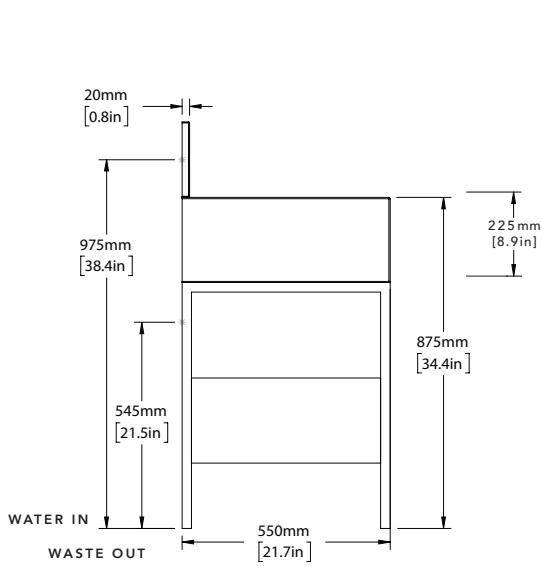

AVAILABLE IN ALL PORTER STONE OPTIONS

DIMENSIONS

WIDTH [MM/IN]	950/37.4
DEPTH [MM/IN]	550/21.7
HEIGHT [MM/IN]	875/34.4
WASTE OUT HEIGHT [MM/IN]	545/21.5
WATER IN HEIGHT [MM/IN]	975/38.4

DETAILS

LARGE CENTRAL OPEN SHELF WITH TOUCH OPEN DRAWER BELOW. ALL WITH SOFT CLOSING MECHANISMS. FRAME MADE FROM HEAVY GAUGE BRASS. DRAWER BOX CONSTRUCTED FROM OAK AND BIRCH WOOD.

SWATCHES

POLISHED CHROME SILVER NICKEL POLISHED BRASS ANTIQUÉ BRASS

WOOD LIGHT WOOD MID WOOD DARK

IMAGE REFERENCE

WOOD LIGHT
CARRARA MARBLE HONED
SILVER NICKEL BRASSWARE

CLYDE SINGLE

SCALE 1:20

SCALE 1:20

SCALE 1:20

SCALE 1:25