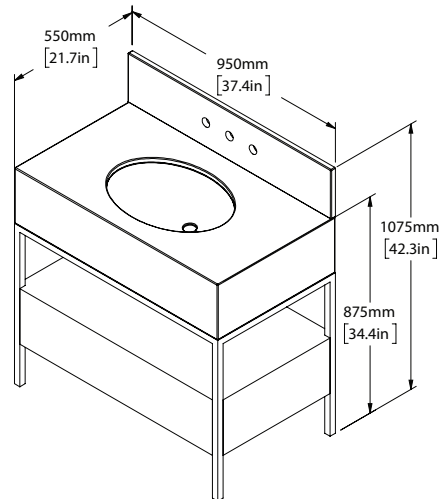

CLYDE SINGLE

SCALE 1:20

SCALE 1:20

SCALE 1:20

SCALE 1:25