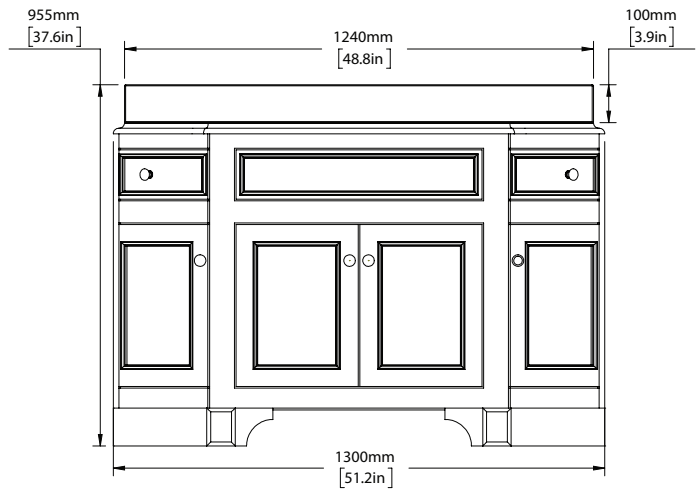

STRATFORD MID

SCALE 1:20

SCALE 1:20

SCALE 1:25