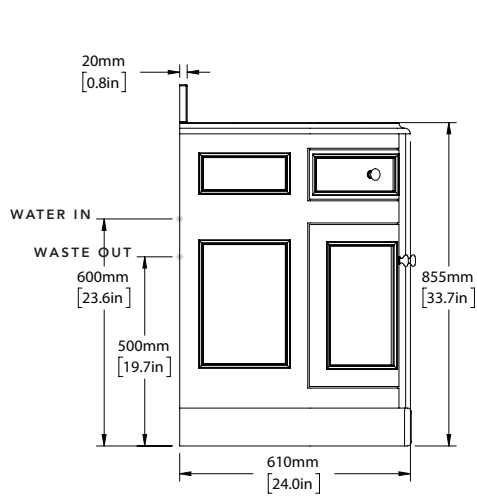

STRATFORD MID

SCALE 1:20