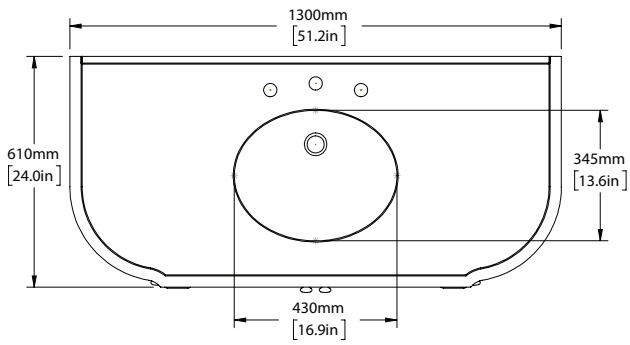

### DIMENSIONS

WIDTH [MM/IN]	1300/51.2
DEPTH [MM/IN]	610/24.0
HEIGHT [MM/IN]	855/33.7
WASTE OUT HEIGHT [MM/IN]	500/19.7
WATER IN HEIGHT [MM/IN]	600/23.6

## STRATFORD MID

SCALE 1:20

SCALE 1:20

SCALE 1:20

SCALE 1:25