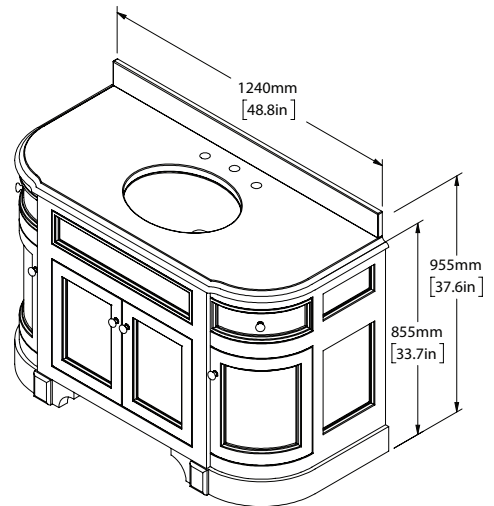

### DIMENSIONS

WIDTH [MM/IN]	1300/51.2
DEPTH [MM/IN]	610/24.0
HEIGHT [MM/IN]	855/33.7
WASTE OUT HEIGHT [MM/IN]	500/19.7
WATER IN HEIGHT [MM/IN]	600/23.6

## STRATFORD MID

SCALE 1:20

SCALE 1:20

SCALE 1:20

SCALE 1:25