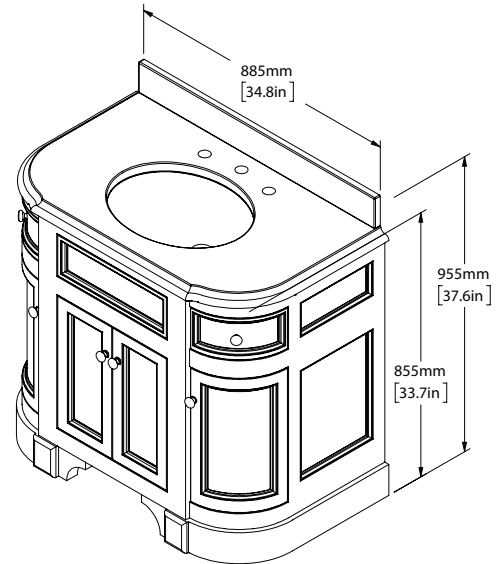

SCALE 1:20

SCALE 1:20