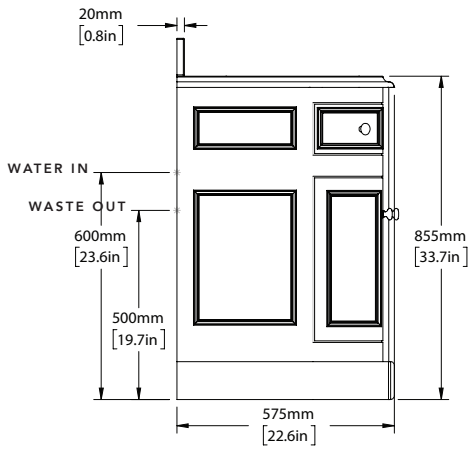

DIMENSIONS

WIDTH [MM/IN]	950/37.4
DEPTH [MM/IN]	575/22.6
HEIGHT [MM/IN]	855/33.7

WASTE OUT HEIGHT [MM/IN]	500/19.7
WATER IN HEIGHT [MM/IN]	600/23.6

DETAILS

DOUBLE DOOR CENTRAL STORAGE WITH INNER SHELF. SINGLE DRAWER EITHER SIDE WITH EXTRA CABINET STORAGE BELOW. ALL WITH SOFT CLOSING MECHANISMS. SOLID BIRCH FRAMED WITH POPLAR WOOD AND MULTI LAYER PANELS.

SWATCHES

PEAK MOHER (BASE) COMBE HOWTH CAUSEWAY COOLE

CUSTOM

IMAGE REFERENCE

PAINTED MOHER
CARRARA MARBLE HONED
SILVER NICKEL BRASSWARE

STRATFORD SINGLE

SCALE 1:20

SCALE 1:20

SCALE 1:20

SCALE 1:20