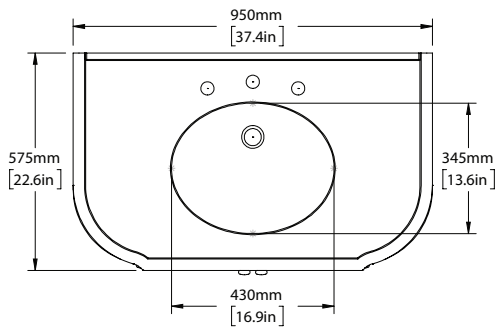

DIMENSIONS

WIDTH [MM/IN]	950/37.4
DEPTH [MM/IN]	575/22.6
HEIGHT [MM/IN]	855/33.7

WASTE OUT HEIGHT [MM/IN]	500/19.7
WATER IN HEIGHT [MM/IN]	600/23.6

DETAILS

DOUBLE DOOR CENTRAL STORAGE WITH INNER SHELF. SINGLE DRAWER EITHER SIDE WITH EXTRA CABINET STORAGE BELOW. ALL WITH SOFT CLOSING MECHANISMS. SOLID BIRCH FRAMED WITH POPLAR WOOD AND MULTI LAYER PANELS.

SWATCHES

PEAK MOHER (BASE) COMBE HOWTH CAUSEWAY COOLE

CUSTOM

IMAGE REFERENCE

PAINTED MOHER
CARRARA MARBLE HONED
SILVER NICKEL BRASSWARE

STRATFORD SINGLE

SCALE 1:20

SCALE 1:20

SCALE 1:20

SCALE 1:20