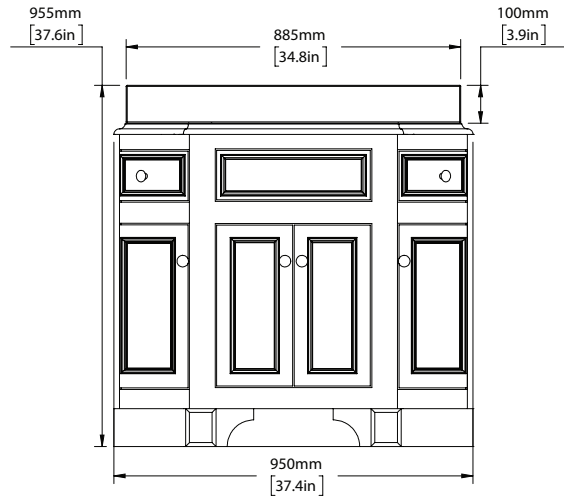

DIMENSIONS

WIDTH [MM/IN]	950/37.4
DEPTH [MM/IN]	575/22.6
HEIGHT [MM/IN]	855/33.7

WASTE OUT HEIGHT [MM/IN]	500/19.7
WATER IN HEIGHT [MM/IN]	600/23.6

DETAILS

DOUBLE DOOR CENTRAL STORAGE WITH INNER SHELF. SINGLE DRAWER EITHER SIDE WITH EXTRA CABINET STORAGE BELOW. ALL WITH SOFT CLOSING MECHANISMS. SOLID BIRCH FRAMED WITH POPLAR WOOD AND MULTI LAYER PANELS.

SWATCHES

PEAK MOHER (BASE) COMBE HOWTH CAUSEWAY COOLE

CUSTOM

IMAGE REFERENCE

PAINTED MOHER
CARRARA MARBLE HONED
SILVER NICKEL BRASSWARE

STRATFORD SINGLE

SCALE 1:20

SCALE 1:20