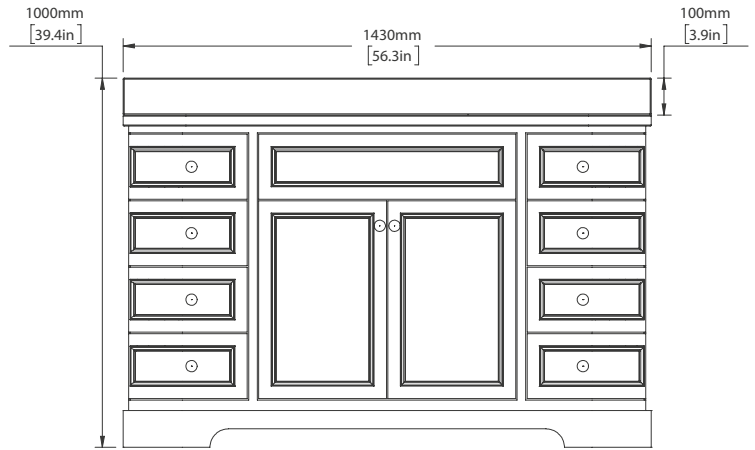

BASE COLOUR (MOHER)
AVAILABLE IN ALL PORTER STONE OPTIONS

DIMENSIONS

WIDTH [MM/IN]	1430/56.3
DEPTH [MM/IN]	565/22.2
HEIGHT [MM/IN]	900/35.4
WASTE OUT HEIGHT [MM/IN]	545/21.5
WATER IN HEIGHT [MM/IN]	645/25.4

DETAILS

DOUBLE DOOR CENTRAL STORAGE WITH INNER SHELF. THREE WORKING DRAWERS EITHER SIDE. ALL WITH SOFT CLOSING MECHANISMS. SOLID BIRCH FRAMED WITH POPLAR WOOD AND MULTI LAYER PANELS.

SWATCHES

PEAK MOHER (BASE) COMBE HOWTH CAUSEWAY COOLE

CUSTOM

IMAGE REFERENCE

PAINTED MOHER
CARRARA MARBLE HONED
SILVER NICKEL BRASSWARE

REGENT MID

SCALE 1:20

SCALE 1:20

SCALE 1:20

SCALE 1:25