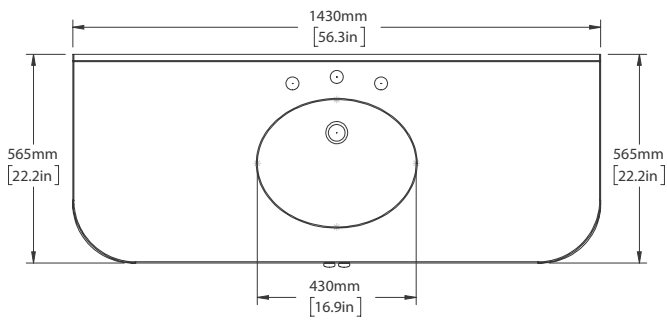

BASE COLOUR (MOHER)
AVAILABLE IN ALL PORTER STONE OPTIONS

DIMENSIONS

WIDTH [MM/IN]	1430/56.3
DEPTH [MM/IN]	565/22.2
HEIGHT [MM/IN]	900/35.4
WASTE OUT HEIGHT [MM/IN]	545/21.5
WATER IN HEIGHT [MM/IN]	645/25.4

CUSTOM

IMAGE REFERENCE

PAINTED MOHER
CARRARA MARBLE HONED
SILVER NICKEL BRASSWARE

REGENT MID

SCALE 1:20

SCALE 1:20

SCALE 1:20

SCALE 1:25