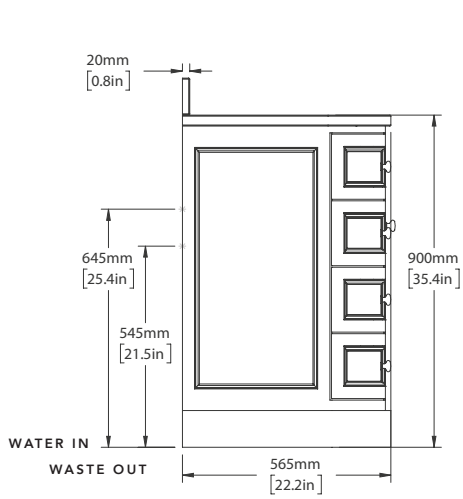

REGENT MID

SCALE 1:20