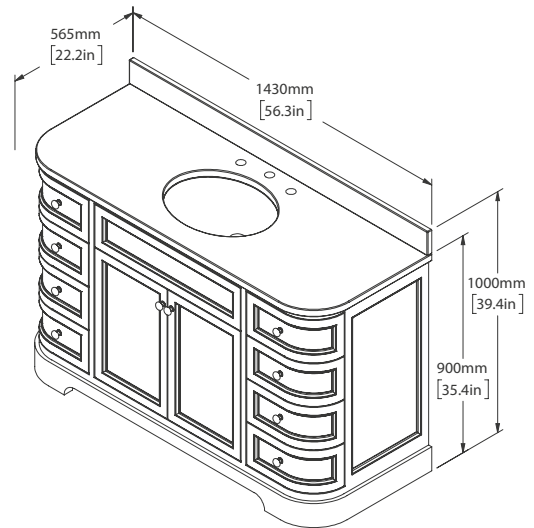

SCALE 1:20

SCALE 1:25