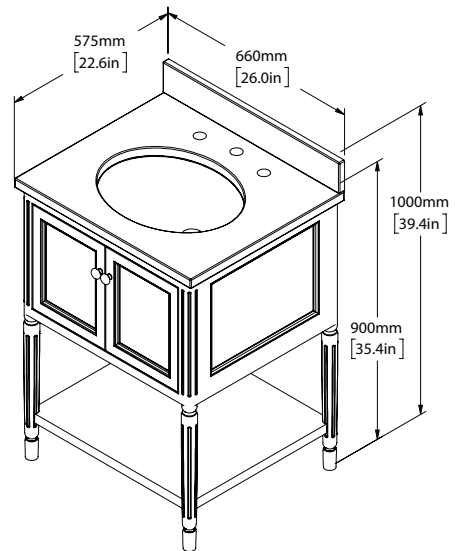

BASE COLOUR (MOHER)
AVAILABLE IN ALL PORTER STONE OPTIONS

DIMENSIONS

WIDTH [MM/IN]	660/26.0
DEPTH [MM/IN]	575/22.6
HEIGHT [MM/IN]	900/35.4
WASTE OUT HEIGHT [MM/IN]	545/21.5
WATER IN HEIGHT [MM/IN]	645/25.4

CUSTOM

IMAGE REFERENCE

PAINTED MOHER
CARRARA MARBLE HONED
SILVER NICKEL BRASSWARE

CHESTER SINGLE

SCALE 1:15

SCALE 1:15

SCALE 1:15

SCALE 1:20