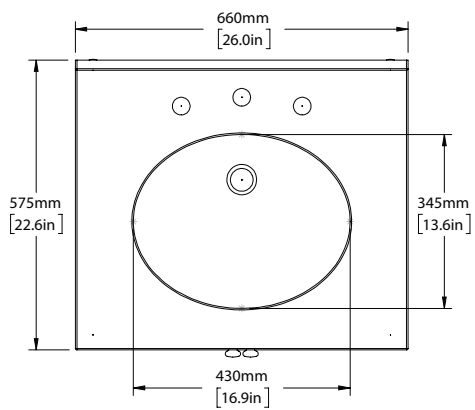

BASE COLOUR (MOHER)
AVAILABLE IN ALL PORTER STONE OPTIONS

DIMENSIONS

WIDTH [MM/IN]	660/26.0
DEPTH [MM/IN]	575/22.6
HEIGHT [MM/IN]	900/35.4
WASTE OUT HEIGHT [MM/IN]	545/21.5
WATER IN HEIGHT [MM/IN]	645/25.4

CUSTOM

IMAGE REFERENCE

PAINTED MOHER
CARRARA MARBLE HONED
SILVER NICKEL BRASSWARE

CHESTER SINGLE

SCALE 1:15

SCALE 1:15

SCALE 1:15

SCALE 1:20