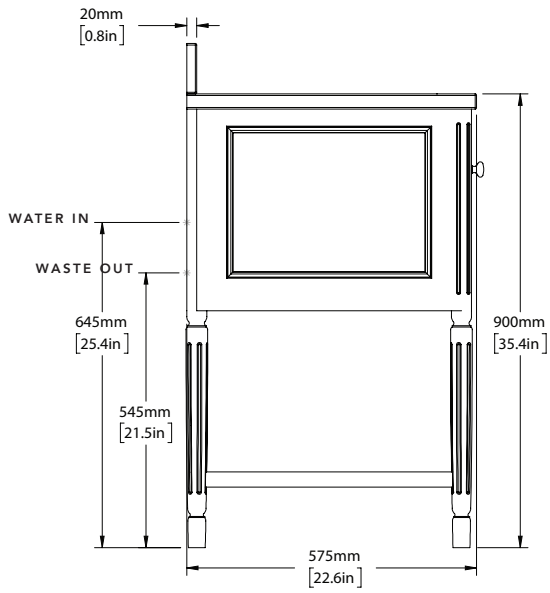

BASE COLOUR (MOHER)
AVAILABLE IN ALL PORTER STONE OPTIONS

DIMENSIONS

WIDTH [MM/IN]	660/26.0
DEPTH [MM/IN]	575/22.6
HEIGHT [MM/IN]	900/35.4
WASTE OUT HEIGHT [MM/IN]	545/21.5
WATER IN HEIGHT [MM/IN]	645/25.4

DETAILS

DOUBLE DOOR CENTRAL STORAGE WITH OPEN SHELF BELOW. ALL WITH SOFT CLOSING MECHANISMS. SOLID BIRCH FRAMED WITH POPLAR WOOD AND MULTI LAYER PANELS.

SWATCHES

PEAK MOHER (BASE) COMBE HOWTH CAUSEWAY COOLE

CUSTOM

IMAGE REFERENCE

PAINTED MOHER
CARRARA MARBLE HONED
SILVER NICKEL BRASSWARE

CHESTER SINGLE

SCALE 1:15

SCALE 1:15

SCALE 1:15

SCALE 1:20