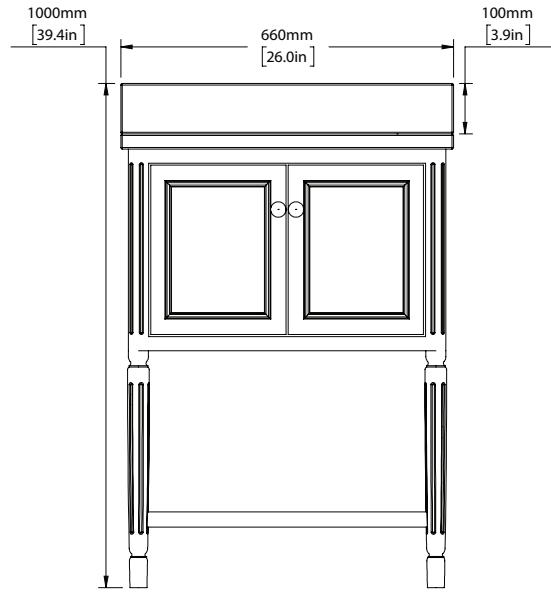

CHESTER SINGLE

SCALE 1:15

SCALE 1:15

SCALE 1:20