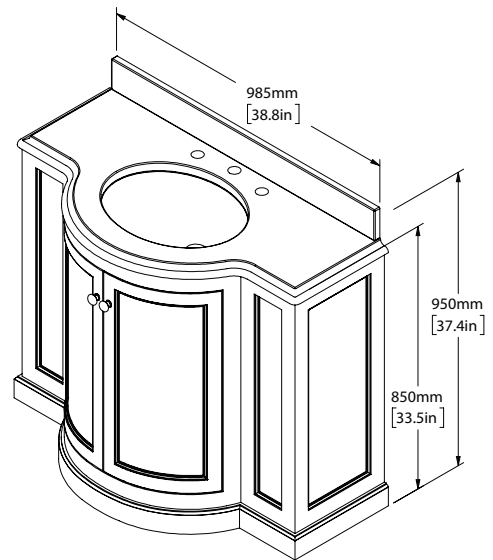

AVAILABLE IN ALL PORTER STONE OPTIONS

DIMENSIONS

WIDTH [MM/IN]	1050/41.3
DEPTH [MM/IN]	555/21.9
HEIGHT [MM/IN]	850/33.5

WASTE OUT HEIGHT [MM/IN]	500/19.7
WATER IN HEIGHT [MM/IN]	600/23.6

DETAILS

DOUBLE BOWED DOOR CENTRAL STORAGE WITH INNER SHELF. ALL WITH SOFT CLOSING MECHANISMS. SOLID BIRCH FRAMED WITH POPLAR WOOD AND MULTI LAYER PANELS.

SWATCHES

PEAK MOHER (BASE) COMBE HOWTH CAUSEWAY COOLE

CUSTOM

IMAGE REFERENCE

PAINTED MOHER
CARRARA MARBLE HONED
SILVER NICKEL BRASSWARE

MARLEY

SCALE 1:20

SCALE 1:20

SCALE 1:20

SCALE 1:20