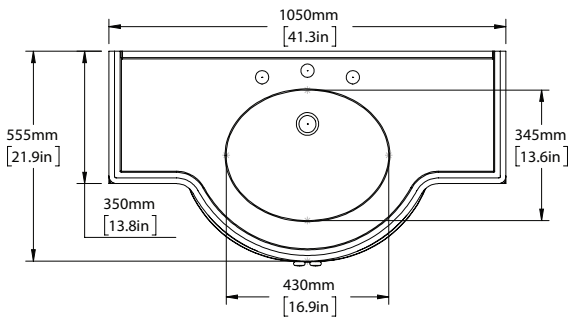

AVAILABLE IN ALL PORTER STONE OPTIONS

DIMENSIONS

WIDTH [MM/IN]	1050/41.3
DEPTH [MM/IN]	555/21.9
HEIGHT [MM/IN]	850/33.5

WASTE OUT HEIGHT [MM/IN]	500/19.7
WATER IN HEIGHT [MM/IN]	600/23.6

DETAILS

DOUBLE BOWED DOOR CENTRAL STORAGE WITH INNER SHELF. ALL WITH SOFT CLOSING MECHANISMS. SOLID BIRCH FRAMED WITH POPLAR WOOD AND MULTI LAYER PANELS.

SWATCHES

PEAK MOHER (BASE) COMBE HOWTH CAUSEWAY COOLE

CUSTOM

IMAGE REFERENCE

PAINTED MOHER
CARRARA MARBLE HONED
SILVER NICKEL BRASSWARE

MARLEY

SCALE 1:20

SCALE 1:20

SCALE 1:20

SCALE 1:20