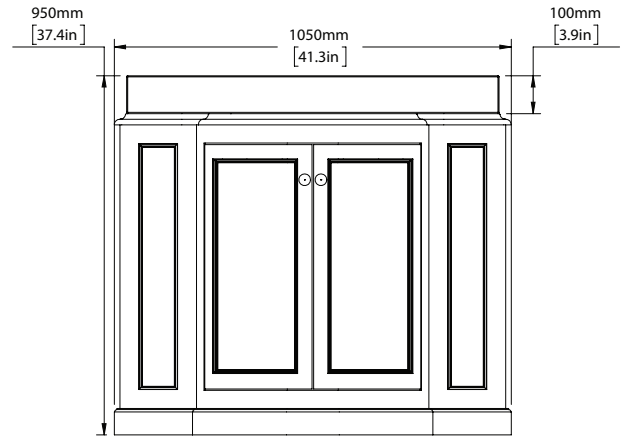

AVAILABLE IN ALL PORTER STONE OPTIONS

DIMENSIONS

WIDTH [MM/IN]	1050/41.3
DEPTH [MM/IN]	555/21.9
HEIGHT [MM/IN]	850/33.5

WASTE OUT HEIGHT [MM/IN]	500/19.7
WATER IN HEIGHT [MM/IN]	600/23.6

DETAILS

DOUBLE BOWED DOOR CENTRAL STORAGE WITH INNER SHELF. ALL WITH SOFT CLOSING MECHANISMS. SOLID BIRCH FRAMED WITH POPLAR WOOD AND MULTI LAYER PANELS.

SWATCHES

PEAK MOHER (BASE) COMBE HOWTH CAUSEWAY COOLE

CUSTOM

IMAGE REFERENCE

PAINTED MOHER
CARRARA MARBLE HONED
SILVER NICKEL BRASSWARE

MARLEY

SCALE 1:20

SCALE 1:20