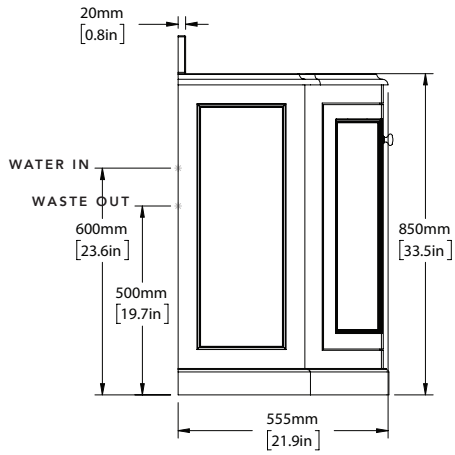

AVAILABLE IN ALL PORTER STONE OPTIONS

DIMENSIONS

WIDTH [MM/IN]	1050/41.3
DEPTH [MM/IN]	555/21.9
HEIGHT [MM/IN]	850/33.5

WASTE OUT HEIGHT [MM/IN]	500/19.7
WATER IN HEIGHT [MM/IN]	600/23.6

DETAILS

DOUBLE BOWED DOOR CENTRAL STORAGE WITH INNER SHELF. ALL WITH SOFT CLOSING MECHANISMS. SOLID BIRCH FRAMED WITH POPLAR WOOD AND MULTI LAYER PANELS.

SWATCHES

PEAK MOHER (BASE) COMBE HOWTH CAUSEWAY COOLE

CUSTOM

IMAGE REFERENCE

PAINTED MOHER
CARRARA MARBLE HONED
SILVER NICKEL BRASSWARE

MARLEY

SCALE 1:20

SCALE 1:20

SCALE 1:20

SCALE 1:20