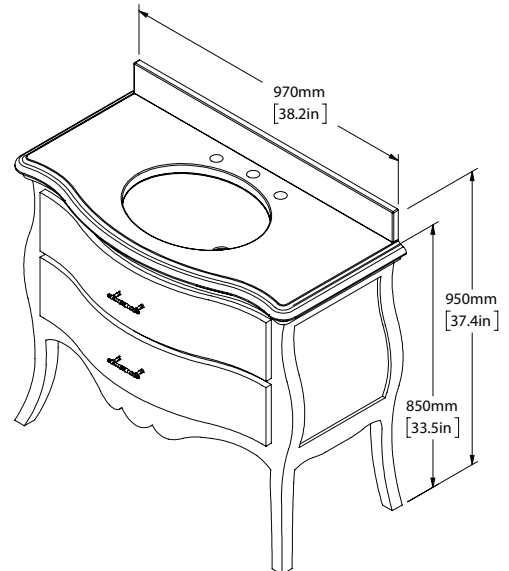

AVAILABLE IN ALL PORTER STONE OPTIONS

DIMENSIONS

WIDTH [MM/IN]	970/38.2
DEPTH [MM/IN]	530/20.9
HEIGHT [MM/IN]	850/33.5

WASTE OUT HEIGHT [MM/IN]	500/19.7
WATER IN HEIGHT [MM/IN]	600/23.6

DETAILS

TWO LARGE STORAGE DRAWERS. ALL WITH SOFT CLOSING MECHANISMS. SOLID BIRCH FRAMED WITH POPLAR WOOD AND MULTI LAYER PANELS.

SCALE 1:20

SCALE 1:20

SCALE 1:20

SCALE 1:20