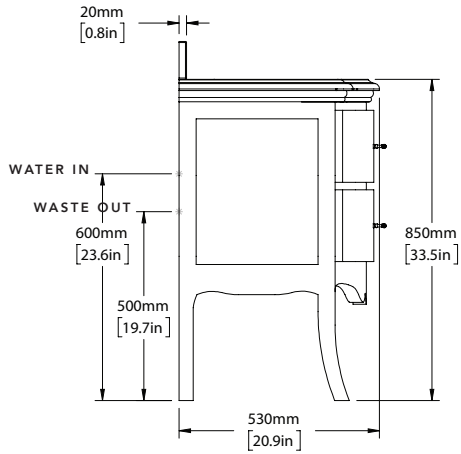

AVAILABLE IN ALL PORTER STONE OPTIONS

DIMENSIONS

WIDTH [MM/IN]	970/38.2
DEPTH [MM/IN]	530/20.9
HEIGHT [MM/IN]	850/33.5

WASTE OUT HEIGHT [MM/IN]	500/19.7
WATER IN HEIGHT [MM/IN]	600/23.6

DETAILS

TWO LARGE STORAGE DRAWERS. ALL WITH SOFT CLOSING MECHANISMS. SOLID BIRCH FRAMED WITH POPLAR WOOD AND MULTI LAYER PANELS.

SCALE 1:20

SCALE 1:20

SCALE 1:20

SCALE 1:20