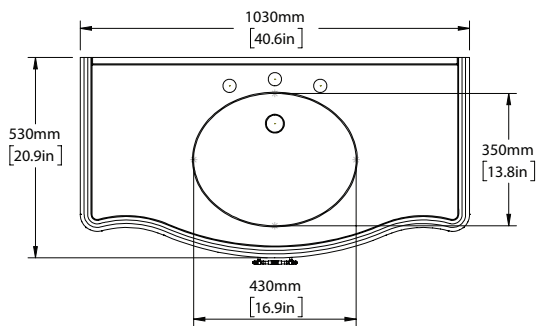

AVAILABLE IN ALL PORTER STONE OPTIONS

DIMENSIONS

WIDTH [MM/IN]	970/38.2
DEPTH [MM/IN]	530/20.9
HEIGHT [MM/IN]	850/33.5

WASTE OUT HEIGHT [MM/IN]	500/19.7
WATER IN HEIGHT [MM/IN]	600/23.6

DETAILS

TWO LARGE STORAGE DRAWERS. ALL WITH SOFT CLOSING MECHANISMS. SOLID BIRCH FRAMED WITH POPLAR WOOD AND MULTI LAYER PANELS.

SCALE 1:20

SCALE 1:20

SCALE 1:20

SCALE 1:20