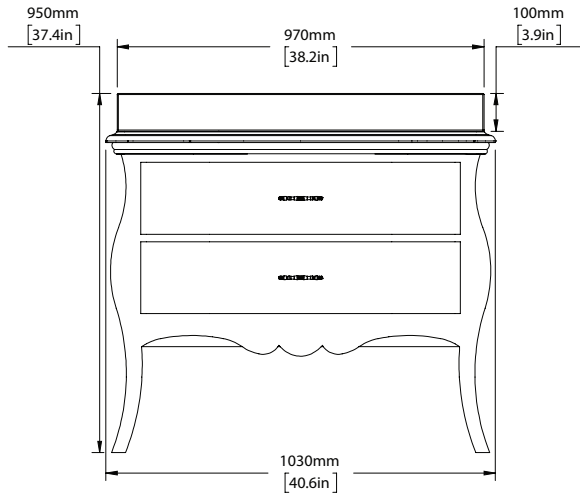

AVAILABLE IN ALL PORTER STONE OPTIONS

DIMENSIONS

WIDTH [MM/IN]	970/38.2
DEPTH [MM/IN]	530/20.9
HEIGHT [MM/IN]	850/33.5

WASTE OUT HEIGHT [MM/IN]	500/19.7
WATER IN HEIGHT [MM/IN]	600/23.6

DETAILS

TWO LARGE STORAGE DRAWERS. ALL WITH SOFT CLOSING MECHANISMS. SOLID BIRCH FRAMED WITH POPLAR WOOD AND MULTI LAYER PANELS.

SCALE 1:20

SCALE 1:20

SCALE 1:20

SCALE 1:20