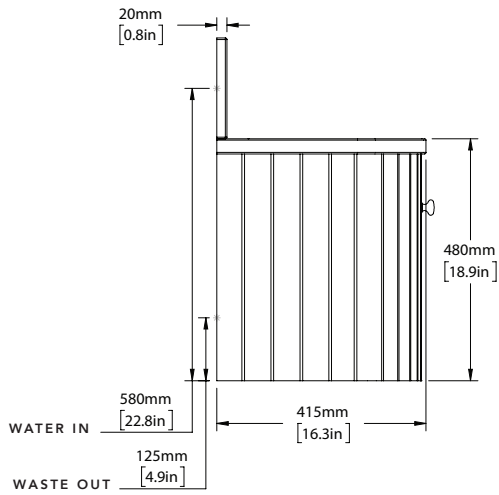

AVAILABLE IN ALL PORTER STONE OPTIONS

DIMENSIONS

WIDTH [MM/IN]	660/26.0
DEPTH [MM/IN]	415/16.3
HEIGHT [MM/IN]	480/18.9

WASTE OUT HEIGHT [MM/IN]	125/4.9
WATER IN HEIGHT [MM/IN]	580/22.8

DETAILS

DOUBLE DOOR CENTRAL STORAGE. ALL WITH SOFT CLOSING MECHANISMS. SOLID BIRCH FRAMED WITH POPLAR WOOD AND MULTI LAYER PANELS.

SWATCHES

PEAK MOHER (BASE) COMBE HOWTH CAUSEWAY COOLE

CUSTOM

IMAGE REFERENCE

PAINTED MOHER
CARRARA MARBLE HONED
SILVER NICKEL BRASSWARE

M A I N E

SCALE 1:15

SCALE 1:15