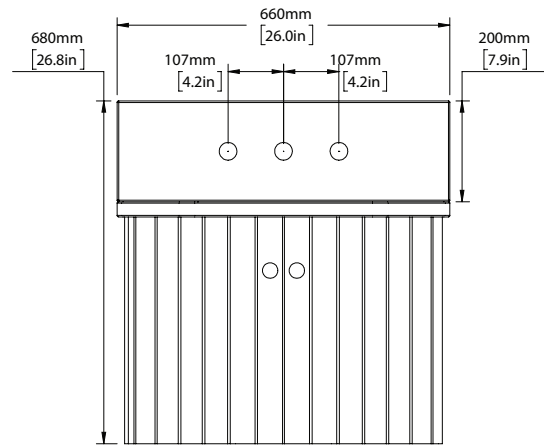

AVAILABLE IN ALL PORTER STONE OPTIONS

DIMENSIONS

WIDTH [MM/IN]	660/26.0
DEPTH [MM/IN]	415/16.3
HEIGHT [MM/IN]	480/18.9

WASTE OUT HEIGHT [MM/IN]	125/4.9
WATER IN HEIGHT [MM/IN]	580/22.8

DETAILS

DOUBLE DOOR CENTRAL STORAGE. ALL WITH SOFT CLOSING MECHANISMS. SOLID BIRCH FRAMED WITH POPLAR WOOD AND MULTI LAYER PANELS.

SWATCHES

PEAK MOHER (BASE) COMBE HOWTH CAUSEWAY COOLE

CUSTOM

IMAGE REFERENCE

PAINTED MOHER
CARRARA MARBLE HONED
SILVER NICKEL BRASSWARE

M A I N E

SCALE 1:15

SCALE 1:15