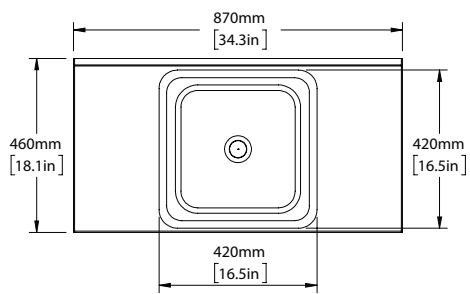

BASE COLOUR (MOHER)

AVAILABLE IN ALL PORTER STONE OPTIONS

DIMENSIONS

WIDTH [MM/IN]	870/34.3
DEPTH [MM/IN]	460/18.1
HEIGHT [MM/IN]	785/30.9

WASTE OUT HEIGHT [MM/IN]	730/28.7
WATER IN HEIGHT [MM/IN]	1035/40.7

CUSTOM

IMAGE REFERENCE

PAINTED MOHER
CARRARA MARBLE HONED
SILVER NICKEL BRASSWARE

CAVENDISH BASIN MID

SCALE 1:20

SCALE 1:20

SCALE 1:20

SCALE 1:20