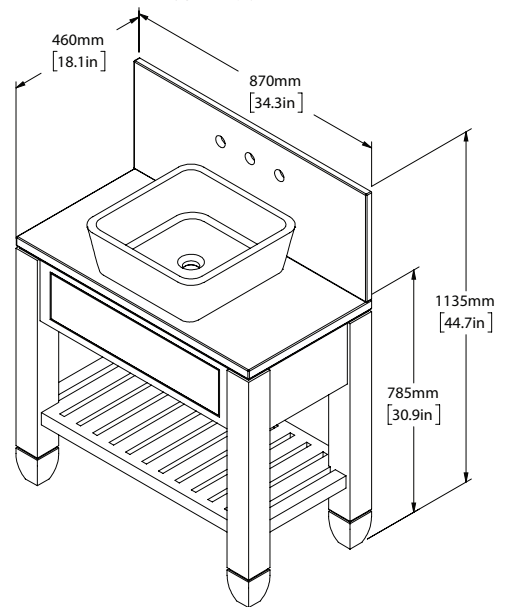

SCALE 1:20

SCALE 1:20