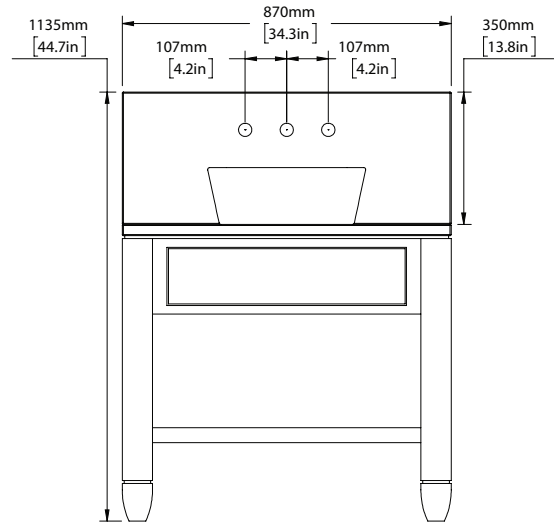

CAVENDISH BASIN MID

SCALE 1:20

SCALE 1:20