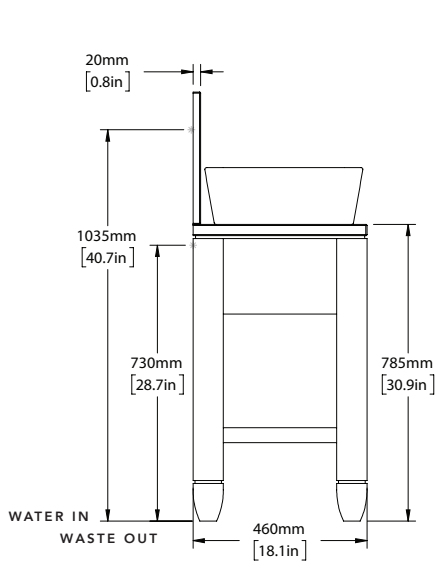

CAVENDISH BASIN MID

SCALE 1:20