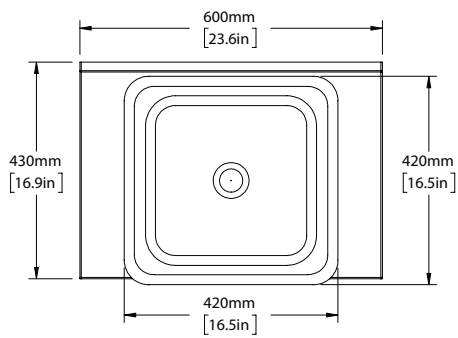

### DIMENSIONS

WIDTH [MM/IN]	600/23.6
DEPTH [MM/IN]	430/16.9
HEIGHT [MM/IN]	785/30.9

WASTE OUT HEIGHT [MM/IN]	730/28.7
WATER IN HEIGHT [MM/IN]	1035/40.7

## CAVENDISH BASIN SINGLE

SCALE 1:15

SCALE 1:15

SCALE 1:15

SCALE 1:20