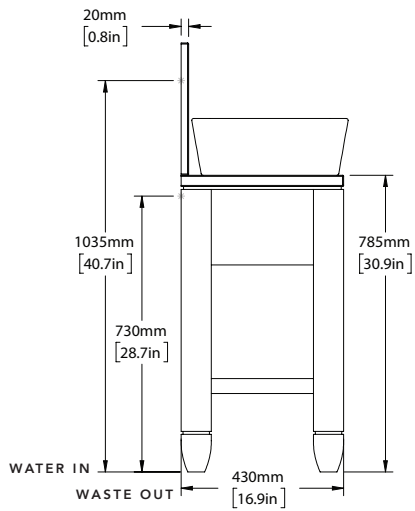

### DIMENSIONS

WIDTH [MM/IN]	600/23.6
DEPTH [MM/IN]	430/16.9
HEIGHT [MM/IN]	785/30.9

WASTE OUT HEIGHT [MM/IN]	730/28.7
WATER IN HEIGHT [MM/IN]	1035/40.7

### SWATCHES

PEAK MOHER (BASE) COMBE HOWTH CAUSEWAY COOLE

CUSTOM

## CAVENDISH BASIN SINGLE

SCALE 1:15

SCALE 1:15

SCALE 1:15

SCALE 1:20