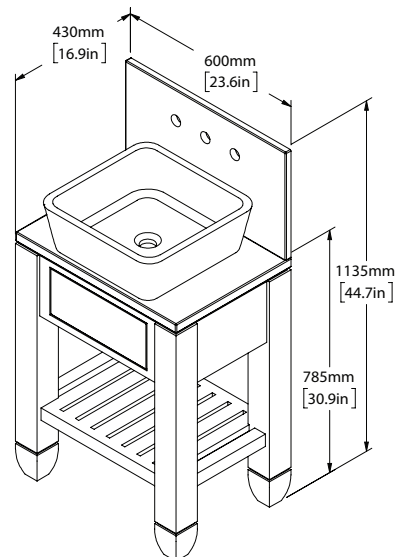

### DIMENSIONS

WIDTH [MM/IN]	600/23.6
DEPTH [MM/IN]	430/16.9
HEIGHT [MM/IN]	785/30.9

WASTE OUT HEIGHT [MM/IN]	730/28.7
WATER IN HEIGHT [MM/IN]	1035/40.7

## CAVENDISH BASIN SINGLE

SCALE 1:15

SCALE 1:15

SCALE 1:15

SCALE 1:20