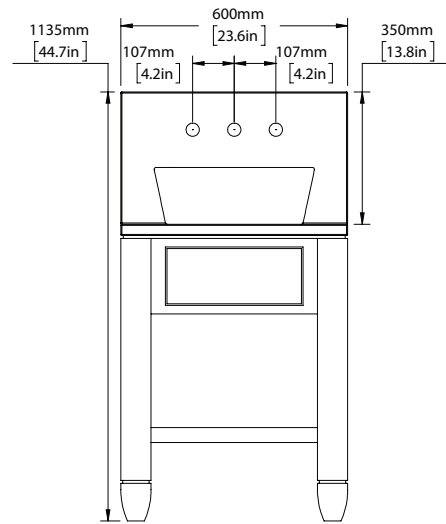

CAVENDISH BASIN SINGLE

SCALE 1:15

SCALE 1:15

SCALE 1:20