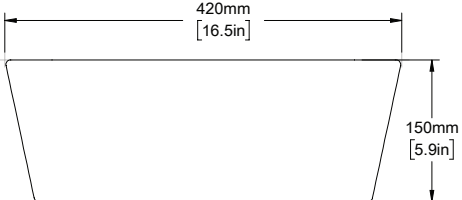

F L O R A N C E S T O N E
B A S I N

SCALE 1:8