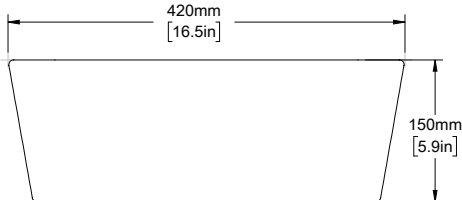

F L O R A N C E S T O N E
B A S I N

SCALE 1:8