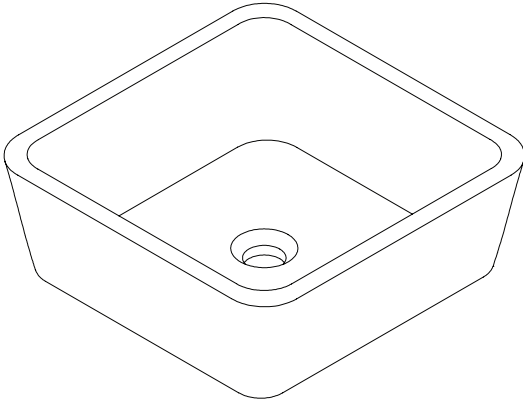

SCALE 1:8

SCALE 1:8