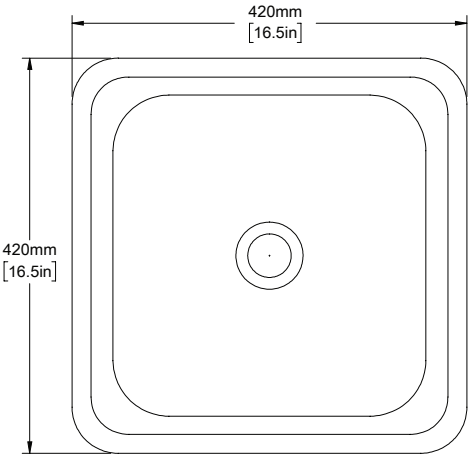

SCALE 1:8

SCALE 1:8