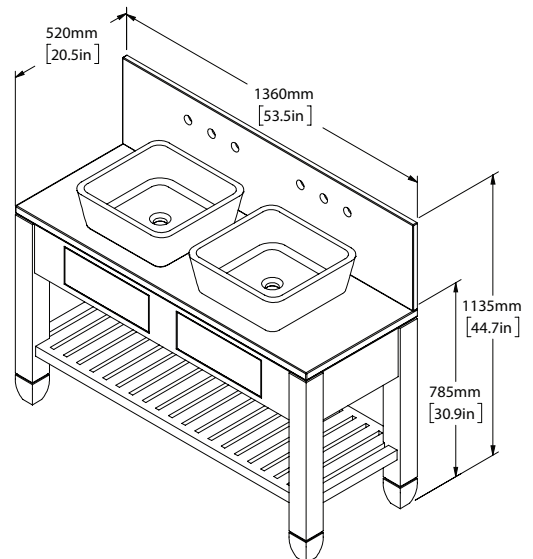

AVAILABLE FINISHES

WOOD LIGHT	WL
WOOD MID	WM
WOOD DARK	WD

AVAILABLE IN ALL PORTER STONE OPTIONS

DIMENSIONS

WIDTH [MM/IN]	1360/53.5
DEPTH [MM/IN]	520/20.5
HEIGHT [MM/IN]	785/30.9

WASTE OUT HEIGHT [MM/IN]	730/28.7
WATER IN HEIGHT [MM/IN]	1035/40.7

CAVENDISH BASIN DOUBLE

SCALE 1:20

SCALE 1:20

SCALE 1:20

SCALE 1:25