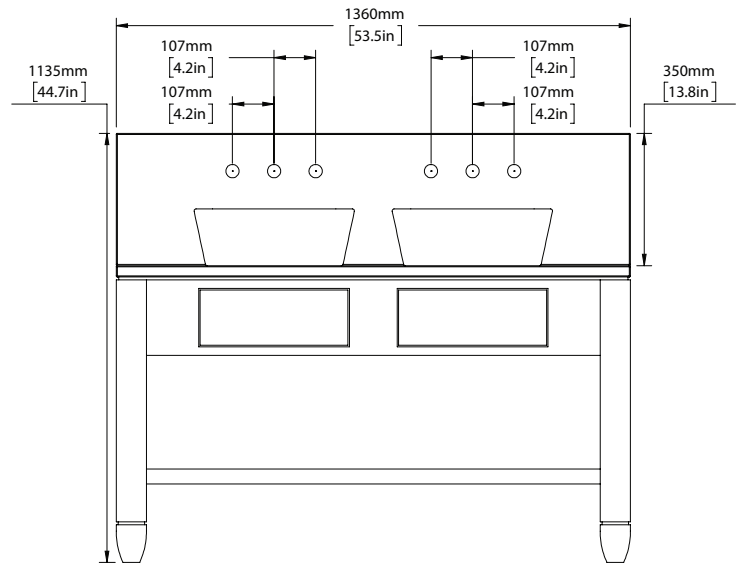

AVAILABLE FINISHES

WOOD LIGHT	WL
WOOD MID	WM
WOOD DARK	WD

AVAILABLE IN ALL PORTER STONE OPTIONS

DIMENSIONS

WIDTH [MM/IN]	1360/53.5
DEPTH [MM/IN]	520/20.5
HEIGHT [MM/IN]	785/30.9

WASTE OUT HEIGHT [MM/IN]	730/28.7
WATER IN HEIGHT [MM/IN]	1035/40.7

CAVENDISH BASIN DOUBLE

SCALE 1:20

SCALE 1:20

SCALE 1:20

SCALE 1:25