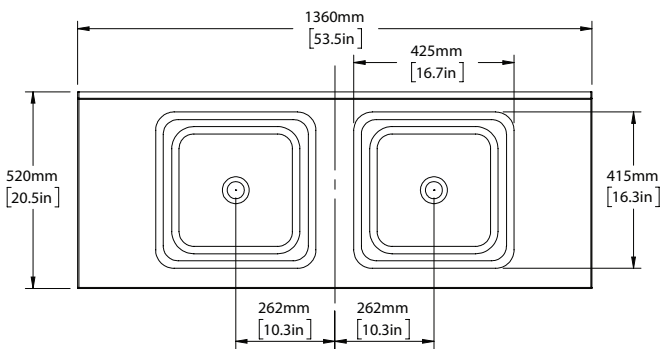

AVAILABLE FINISHES

WOOD LIGHT	WL
WOOD MID	WM
WOOD DARK	WD

AVAILABLE IN ALL PORTER STONE OPTIONS

DIMENSIONS

WIDTH [MM/IN]	1360/53.5
DEPTH [MM/IN]	520/20.5
HEIGHT [MM/IN]	785/30.9

WASTE OUT HEIGHT [MM/IN]	730/28.7
WATER IN HEIGHT [MM/IN]	1035/40.7

CAVENDISH BASIN DOUBLE

SCALE 1:20

SCALE 1:20

SCALE 1:20

SCALE 1:25