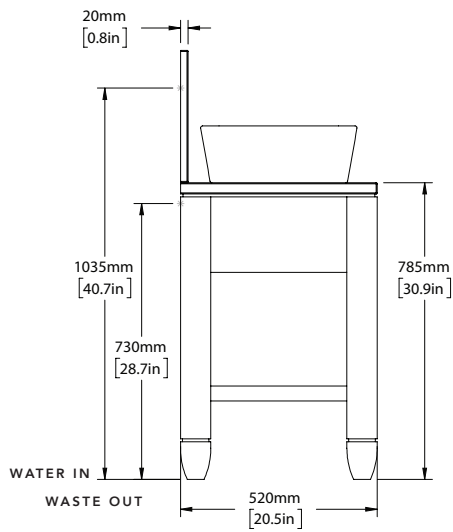

AVAILABLE FINISHES

WOOD LIGHT	WL
WOOD MID	WM
WOOD DARK	WD

AVAILABLE IN ALL PORTER STONE OPTIONS

DIMENSIONS

WIDTH [MM/IN]	1360/53.5
DEPTH [MM/IN]	520/20.5
HEIGHT [MM/IN]	785/30.9

WASTE OUT HEIGHT [MM/IN]	730/28.7
WATER IN HEIGHT [MM/IN]	1035/40.7

DETAILS

TWO CENTRAL TOUCH OPEN DRAWERS WITH LARGE OPEN SHELF BELOW. ALL WITH SOFT CLOSING MECHANISMS. MADE FROM SOLID OAK.

SWATCHES

WOOD LIGHT WOOD MID WOOD DARK

IMAGE REFERENCE

WOOD LIGHT
CARRARA MARBLE HONED
SILVER NICKEL BRASSWARE

CAVENDISH BASIN DOUBLE

SCALE 1:20

SCALE 1:20

SCALE 1:20

SCALE 1:25