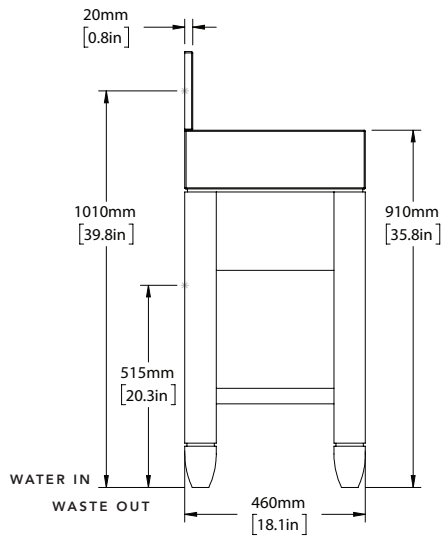

AVAILABLE FINISHES

WOOD LIGHT	WL
WOOD MID	WM
WOOD DARK	WD

AVAILABLE IN ALL PORTER STONE OPTIONS

DIMENSIONS

WIDTH [MM/IN]	870/34.3
DEPTH [MM/IN]	460/18.1
HEIGHT [MM/IN]	910/35.8

WASTE OUT HEIGHT [MM/IN]	515/20.3
WATER IN HEIGHT [MM/IN]	1010/39.8

CAVENDISH BLOCK MID

SCALE 1 : 20

SCALE 1 : 20

SCALE 1 : 15

SCALE 1 : 25