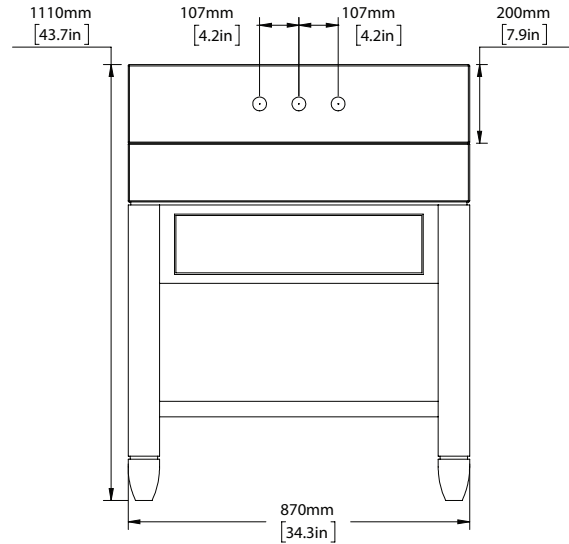

AVAILABLE FINISHES

WOOD LIGHT	WL
WOOD MID	WM
WOOD DARK	WD

AVAILABLE IN ALL PORTER STONE OPTIONS

DIMENSIONS

WIDTH [MM/IN]	870/34.3
DEPTH [MM/IN]	460/18.1
HEIGHT [MM/IN]	910/35.8

WASTE OUT HEIGHT [MM/IN]	515/20.3
WATER IN HEIGHT [MM/IN]	1010/39.8

CAVENDISH BLOCK MID

SCALE 1 : 20

SCALE 1 : 20

SCALE 1 : 15

SCALE 1 : 25