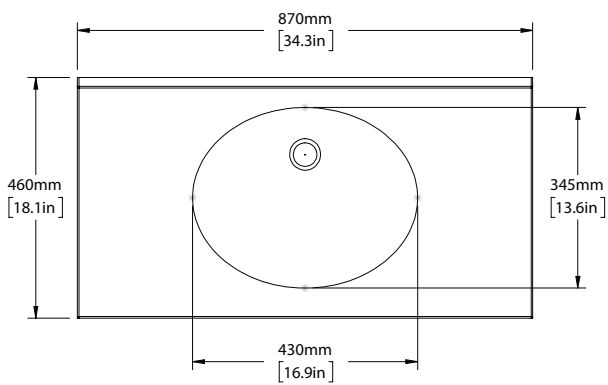

AVAILABLE FINISHES

WOOD LIGHT	WL
WOOD MID	WM
WOOD DARK	WD

AVAILABLE IN ALL PORTER STONE OPTIONS

DIMENSIONS

WIDTH [MM/IN]	870/34.3
DEPTH [MM/IN]	460/18.1
HEIGHT [MM/IN]	910/35.8

WASTE OUT HEIGHT [MM/IN]	515/20.3
WATER IN HEIGHT [MM/IN]	1010/39.8

CAVENDISH BLOCK MID

SCALE 1 : 20

SCALE 1 : 20

SCALE 1 : 15

SCALE 1 : 25