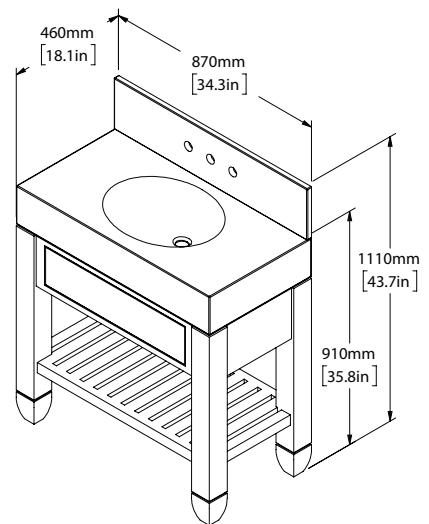

AVAILABLE FINISHES

WOOD LIGHT	WL
WOOD MID	WM
WOOD DARK	WD

AVAILABLE IN ALL PORTER STONE OPTIONS

DIMENSIONS

WIDTH [MM/IN]	870/34.3
DEPTH [MM/IN]	460/18.1
HEIGHT [MM/IN]	910/35.8

WASTE OUT HEIGHT [MM/IN]	515/20.3
WATER IN HEIGHT [MM/IN]	1010/39.8

CAVENDISH BLOCK MID

SCALE 1 : 20

SCALE 1 : 20

SCALE 1 : 15

SCALE 1 : 25