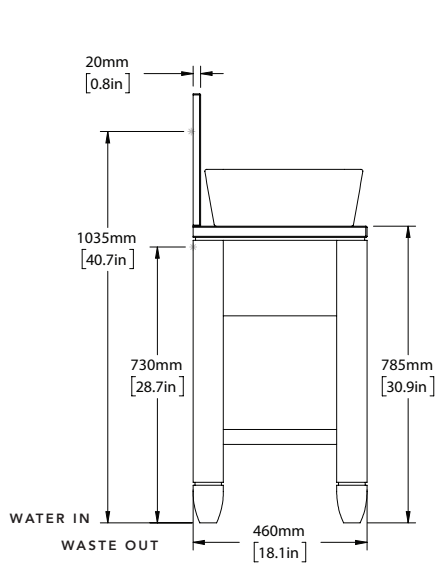

AVAILABLE FINISHES

WOOD LIGHT	WL
WOOD MID	WM
WOOD DARK	WD

AVAILABLE IN ALL PORTER STONE OPTIONS

DIMENSIONS

WIDTH [MM/IN]	870/34.3
DEPTH [MM/IN]	460/18.1
HEIGHT [MM/IN]	785/30.9

WASTE OUT HEIGHT [MM/IN]	730/28.7
WATER IN HEIGHT [MM/IN]	1035/40.7

CAVENDISH BASIN MID

SCALE 1:20

SCALE 1:20

SCALE 1:20

SCALE 1:20