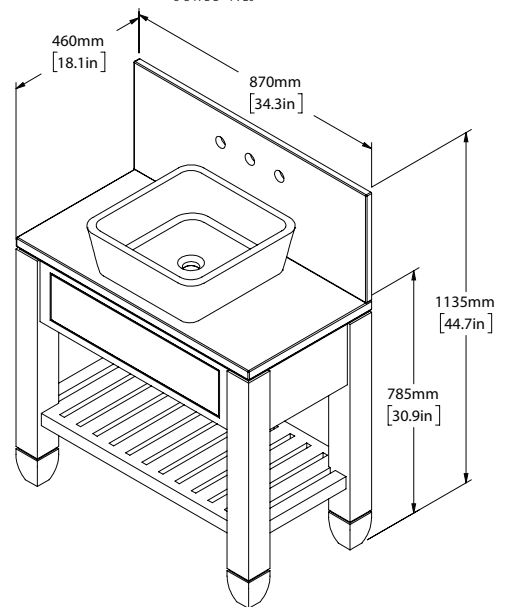

AVAILABLE FINISHES

WOOD LIGHT	WL
WOOD MID	WM
WOOD DARK	WD

AVAILABLE IN ALL PORTER STONE OPTIONS

DIMENSIONS

WIDTH [MM/IN]	870/34.3
DEPTH [MM/IN]	460/18.1
HEIGHT [MM/IN]	785/30.9

WASTE OUT HEIGHT [MM/IN]	730/28.7
WATER IN HEIGHT [MM/IN]	1035/40.7

CAVENDISH BASIN MID

SCALE 1:20

SCALE 1:20

SCALE 1:20

SCALE 1:20