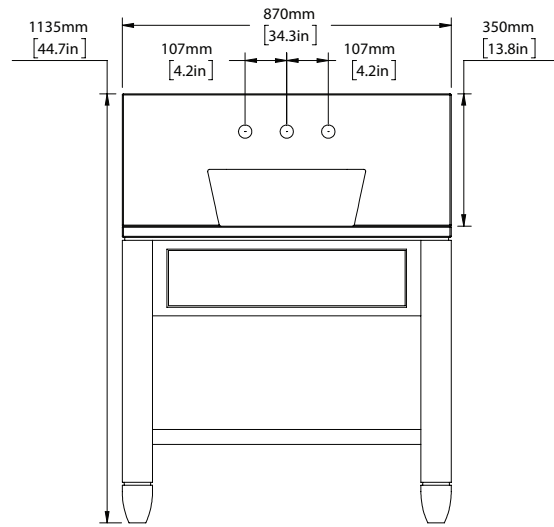

AVAILABLE FINISHES

WOOD LIGHT	WL
WOOD MID	WM
WOOD DARK	WD

AVAILABLE IN ALL PORTER STONE OPTIONS

DIMENSIONS

WIDTH [MM/IN]	870/34.3
DEPTH [MM/IN]	460/18.1
HEIGHT [MM/IN]	785/30.9

WASTE OUT HEIGHT [MM/IN]	730/28.7
WATER IN HEIGHT [MM/IN]	1035/40.7

CAVENDISH BASIN MID

SCALE 1:20

SCALE 1:20

SCALE 1:20

SCALE 1:20