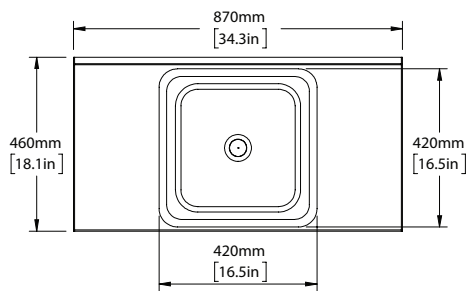

AVAILABLE FINISHES

WOOD LIGHT	WL
WOOD MID	WM
WOOD DARK	WD

AVAILABLE IN ALL PORTER STONE OPTIONS

DIMENSIONS

WIDTH [MM/IN]	870/34.3
DEPTH [MM/IN]	460/18.1
HEIGHT [MM/IN]	785/30.9

WASTE OUT HEIGHT [MM/IN]	730/28.7
WATER IN HEIGHT [MM/IN]	1035/40.7

CAVENDISH BASIN MID

SCALE 1:20

SCALE 1:20

SCALE 1:20

SCALE 1:20