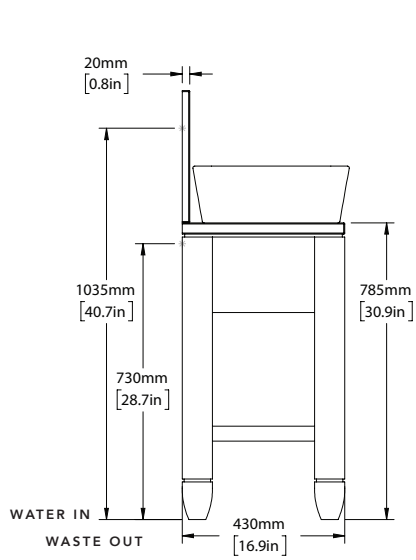

AVAILABLE FINISHES

WOOD LIGHT	WL
WOOD MID	WM
WOOD DARK	WD

AVAILABLE IN ALL PORTER STONE OPTIONS

DIMENSIONS

WIDTH [MM/IN]	600/23.6
DEPTH [MM/IN]	430/16.9
HEIGHT [MM/IN]	785/30.9

WASTE OUT HEIGHT [MM/IN]	730/28.7
WATER IN HEIGHT [MM/IN]	1035/40.7

CAVENDISH BASIN SINGLE

SCALE 1:15

SCALE 1:15

SCALE 1:15

SCALE 1:20