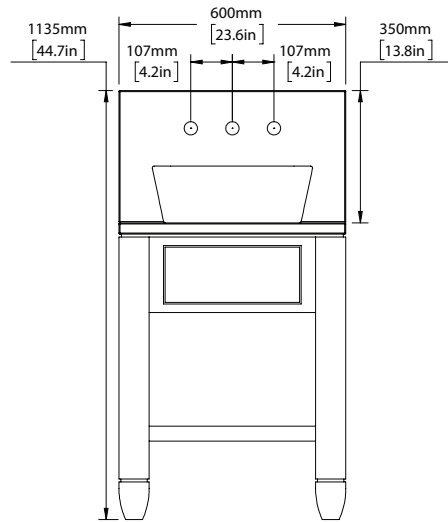

AVAILABLE FINISHES

WOOD LIGHT	WL
WOOD MID	WM
WOOD DARK	WD

AVAILABLE IN ALL PORTER STONE OPTIONS

DIMENSIONS

WIDTH [MM/IN]	600/23.6
DEPTH [MM/IN]	430/16.9
HEIGHT [MM/IN]	785/30.9

WASTE OUT HEIGHT [MM/IN]	730/28.7
WATER IN HEIGHT [MM/IN]	1035/40.7

CAVENDISH BASIN SINGLE

SCALE 1:15

SCALE 1:15

SCALE 1:15

SCALE 1:20