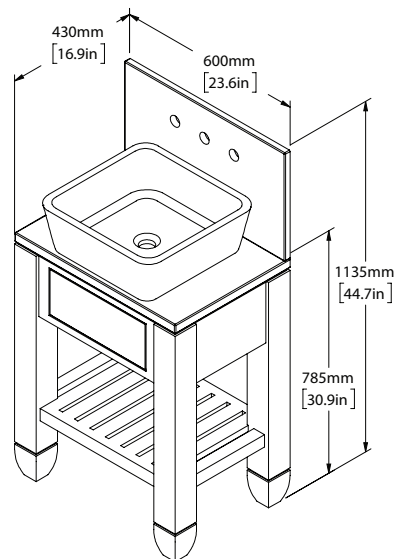

AVAILABLE FINISHES

WOOD LIGHT	WL
WOOD MID	WM
WOOD DARK	WD

AVAILABLE IN ALL PORTER STONE OPTIONS

DIMENSIONS

WIDTH [MM/IN]	600/23.6
DEPTH [MM/IN]	430/16.9
HEIGHT [MM/IN]	785/30.9

WASTE OUT HEIGHT [MM/IN]	730/28.7
WATER IN HEIGHT [MM/IN]	1035/40.7

CAVENDISH BASIN SINGLE

SCALE 1:15

SCALE 1:15

SCALE 1:15

SCALE 1:20