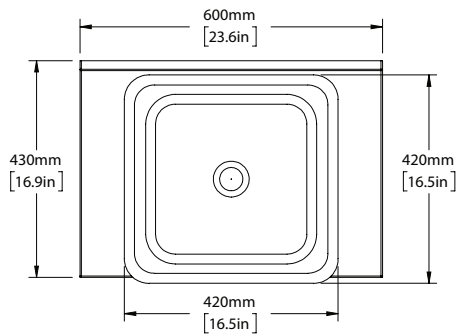

AVAILABLE FINISHES

WOOD LIGHT	WL
WOOD MID	WM
WOOD DARK	WD

AVAILABLE IN ALL PORTER STONE OPTIONS

DIMENSIONS

WIDTH [MM/IN]	600/23.6
DEPTH [MM/IN]	430/16.9
HEIGHT [MM/IN]	785/30.9

WASTE OUT HEIGHT [MM/IN]	730/28.7
WATER IN HEIGHT [MM/IN]	1035/40.7

CAVENDISH BASIN SINGLE

SCALE 1:15

SCALE 1:15

SCALE 1:15

SCALE 1:20