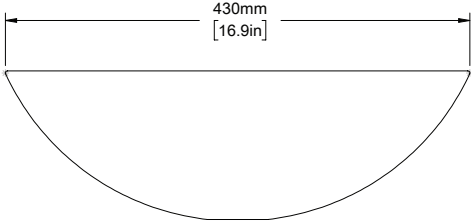

AVAILABLE FINISHES

CARRARA HONED	CH
CARRARA POLISHED	CP

DIMENSIONS

WIDTH [MM/IN]	430/16.9
DEPTH [MM/IN]	430/16.9
HEIGHT [MM/IN]	135/5.3

DETAILS

MADE FROM SOLID CARRARA MARBLE.

SWATCHES

CARRARA HONED    CARRARA POLISHED

IMAGE REFERENCE

STONE CARRARA MARBLE HONED

VERONA STONE  
BASIN

SCALE 1:7

SCALE 1:7