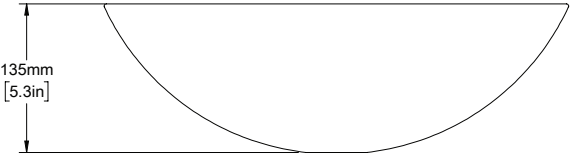

AVAILABLE FINISHES

CARRARA HONED	CH
CARRARA POLISHED	CP

DIMENSIONS

WIDTH [MM/IN]	430/16.9
DEPTH [MM/IN]	430/16.9
HEIGHT [MM/IN]	135/5.3

DETAILS

MADE FROM SOLID CARRARA MARBLE.

SWATCHES

CARRARA HONED    CARRARA POLISHED

IMAGE REFERENCE

STONE CARRARA MARBLE HONED

VERONA STONE  
BASIN

SCALE 1:7

SCALE 1:7