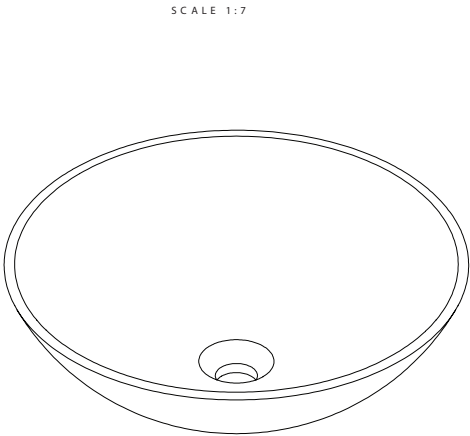

VERONA STONE  
BASIN

THE VERONA SOLID BASIN, WITH ITS PLEASING CIRCULAR SHAPE IS HEWN FROM A SINGLE BLOCK OF CARRARA MARBLE, HONED OR POLISHED. AVAILABLE AS PART OF OUR CAVENDISH RANGE OR AS A STAND-ALONE ITEM.

AVAILABLE FINISHES

CARRARA HONED	CH
CARRARA POLISHED	CP

DIMENSIONS

WIDTH [MM/IN]	430/16.9
DEPTH [MM/IN]	430/16.9
HEIGHT [MM/IN]	135/5.3

DETAILS

MADE FROM SOLID CARRARA MARBLE.

SWATCHES

CARRARA HONED    CARRARA POLISHED

IMAGE REFERENCE

STONE CARRARA MARBLE HONED

VERONA STONE  
BASIN

SCALE 1:7

SCALE 1:7