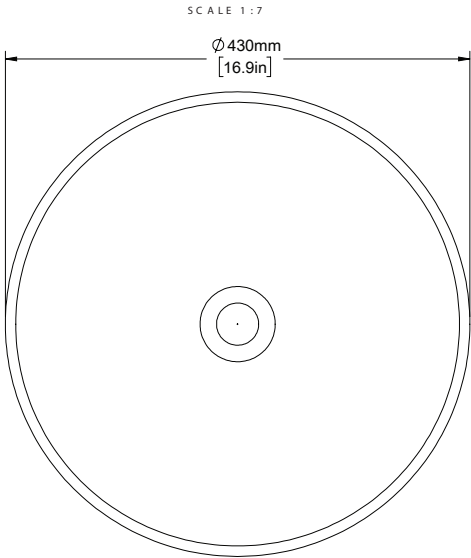

AVAILABLE FINISHES

CARRARA HONED	CH
CARRARA POLISHED	CP

DIMENSIONS

WIDTH [MM/IN]	430/16.9
DEPTH [MM/IN]	430/16.9
HEIGHT [MM/IN]	135/5.3

DETAILS

MADE FROM SOLID CARRARA MARBLE.

SWATCHES

CARRARA HONED    CARRARA POLISHED

IMAGE REFERENCE

STONE CARRARA MARBLE HONED

VERONA STONE  
BASIN

SCALE 1:7

SCALE 1:7